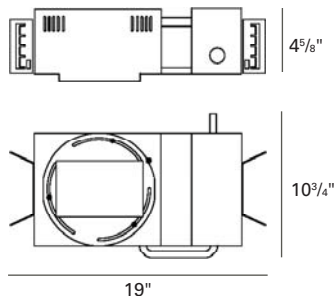

BL400-A

HOW TO SPECIFY

Trim	Finish	Trim Lens*	Housing	Voltage	Accessories
9350		*Frosted is standard unless option is specified			
9350 Bevel Trim Downlight, (2) 50W Max. MR16 GU5.3	10 - White 21 - Black 28 - Metalized Grey	B - Borosilicate Clear Lens C - Clear Lens F - Frosted Lens L - Linear Spread Lens P - Prismatic Lens S - Solite U - Anti UV Filter	BL400-A - New Construction	120V 277V	CB27 - 27" C-Channel Bars CB52 - 52" C-Channel Bars ER - Emergency Relay ACCESSORY HOLDER - Consult Factory