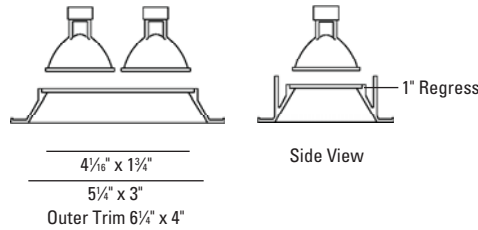

BEVEL® Low Voltage Halogen

9350

Downlight

LUMINAIRE INFORMATION

APPLICATION:

Accent luminaire for Residential, Commercial, Retail or Hospitality environments.

MATERIALS:

Trim: Die cast aluminum with torsion spring mounting.
 Housing: All-Ways Square™ housing allows alignment of rectangular aperture (up to 30° rotation) after housing installation and prior to finish ceiling installation. Patent pending. Fabricated of 20 ga. galvanized steel with thru wire J-box, 4 in 4 out at min. 90°C, #12 AGW thru branch circuit wiring.
 Housing and trim supplied as one complete unit.
 Trim Lens: Frosted