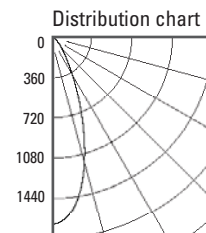

CEILING CUT OUT:

3 1/2" x 5 1/16"

LISTINGS:

Dry/damp/wet under covered ceiling.

IBEW union made.

NOTES:

- Housing included with trim.
- Maximum ceiling thickness 1 inch. Consult factory for other ceiling conditions.
- Maximum 1 lens option.

PHOTOMETRICS:

LTL No.: 13907.ies
 (2) 50W MR16
 GU5.3 35°
 Frosted lens -
 62.7% Efficiency
 Solite lens -
 71.2% Efficiency

Ft	FC	Dia.
below	nadir	@ 50%
6.0	46.3	3.9
8.0	26.0	5.1
10.0	16.6	6.4
12.0	11.6	7.7
14.0	8.5	9.0
16.0	6.5	10.3