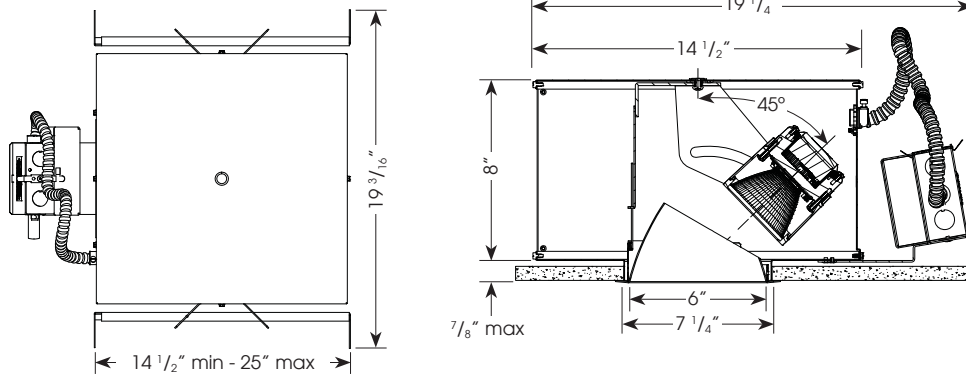

REFLECTOR CONSTRUCTION:

Spun aluminum self-flanged reflector with angle cut
 Steel mounting ring with torsion spring

MOUNTING:

For use in T-grid or sheet rock ceilings

LABELING:

OPTICS:

0-45° lockable tilt, 360° + rotation
 LED cluster:
 Color temp: 3000K ±175
 CRI: 85
 Life: 50,000 hrs
 Lumen Maintenance: >70% of initial lumens @ 50,000 hrs
 Lumen output: 26w 1200 typ (estimated)
 16w 800 typ (estimated)
 Beam options: Spot 12°, Flood 25°, and Wide Flood 40°
 Field interchangeable optics

E6RA
LED

PROJECT:

TYPE:

Electrostatic sensitive device,
observe precautions for
handling

Ceiling Cut Out Dimension: 6 5/8"

ELECTRICAL

Driver	16w		26w	
	Operating Watts	Amps	Operating Watts	Amps
Electronic 120v	16	.13	26	.21
277v	16	.05	26	.09