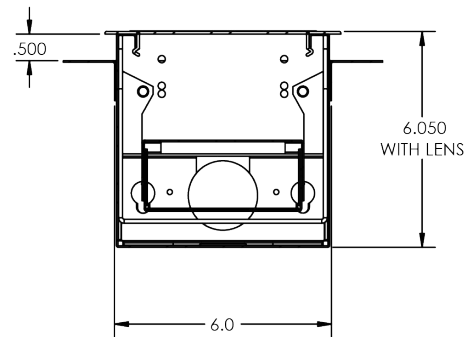

AVAILABLE LENGTHS

- 2FT** | W 6" x L 24" x H 6"
- 4FT** | W 6" x L 48" x H 6"
- 8FT** | W 6" x L 96" x H 6"
- Custom Length** | Consult Factory

FEATURES

- Construction:** Die-formed and welded 22-gauge cold rolled steel
- Lens:** Snap In Frosted Acrylic
- Dimming Driver:** 0-10V (100-10%) 120-277V 5-Wire or Incandescent 120V 2-Wire
- CRI:** 83
- Life:** 50,000 Hours
- Listings:** cETLus Listed, Title 24 Listed