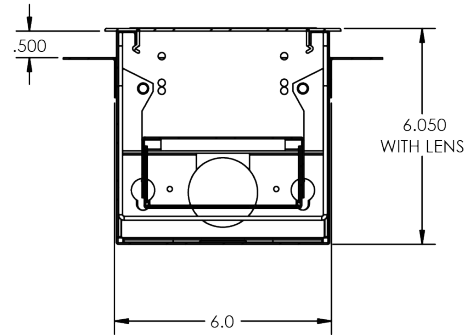

FEATURES & SPECIFICATIONS

INTENDED USE

The **Alcon Lighting Beam i66 Series Architectural LED Recessed Linear Lighting** fixtures bring clean lines and clear light to commercial LED or residential office lighting interiors. Our sleek, stylish fixtures offer highly effective and efficient lighting solutions for hotels, offices, retail outlets, restaurants, and more.

DETAILS

2 FT - W 6" x L 26" x H 6"

Construction: Die-formed and welded 20 gauge cold rolled steel

Lens: Snap In Frosted Acrylic

ADDITIONAL FEATURES

Type: Direct Downlight

Voltage: 120-277

Wattage: 30W (2x15W)

Lumens: 3400 lms

CRI: 83

Life: 50,000 Hours

Listings: ETL and DLC for LED component only LED lamp included

Ordering Information:

Example: (14103-2-R-35K-2W-EM)

Model	Color Temp	Flange Finish¹	Dimming	Options
14103-2-R¹ Trimless T-Bar Grid Ceiling	35K 3500K 40K 4000K	(Required for RF only) WH White BK Black	Blank Non-Dimming (Standard) 2W 2-Wire Incandescent Dimming (120V only) (Title 24 Compliant)	EM² Emergency Backup Battery CRWK Continuous Row Wiring Kit DS² Integrated Daylight Sensor
14103-2-RR¹ Trimless Drywall Hard Ceiling	50K 5000K	SL Silver		
14103-2-RF Flanged Drywall Hard Ceiling				

¹Trimless mounting options do not require finish
²Factory Installed