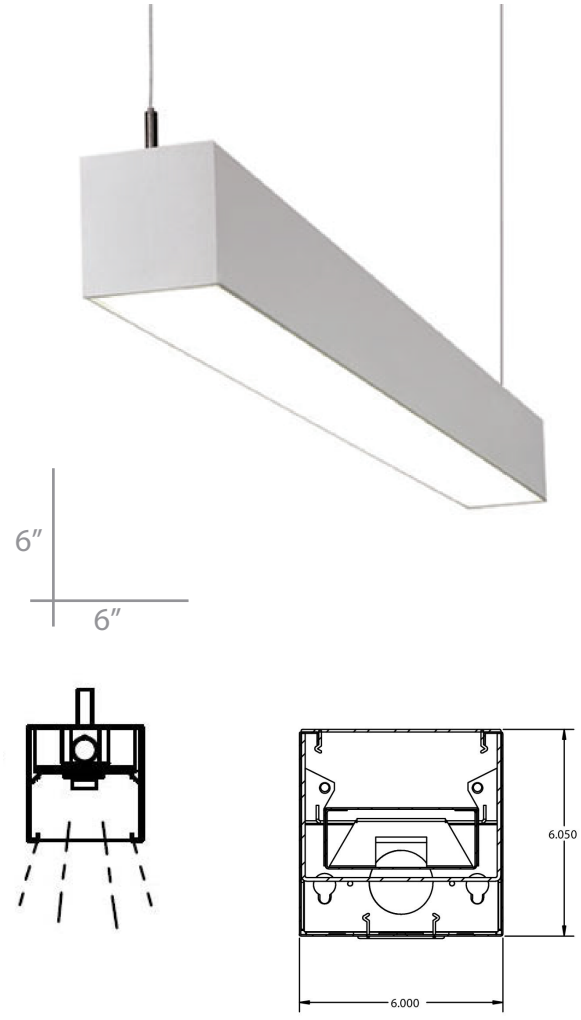

SHOP NOW >

FEATURES & SPECIFICATIONS

INTENDED USE

The **i66 Series Architectural Linear LED Suspension Lighting** fixtures bring clean lines and clear light to commercial LED or residential office lighting interiors. Our sleek, stylish fixtures offer highly effective and efficient lighting solutions for hotels, offices, retail outlets, restaurants, and more.

DETAILS

8 FT - W 6" x L 96" x H 6"

Construction: Die-formed and welded 22-gauge cold rolled steel

Lens: Snap In Frosted Acrylic Lens

Mount: 48" Adjustable Aircraft Cable¹, 3 Wire Power feed/cable

ADDITIONAL FEATURES

Type: Direct Downlight

Voltage: 120V-277V

Wattage: 72W (4x18W)

Lumens: 8400 lms

CRI: 83

Life: 50,000 Hours

Listings: ETL and DLC for LED component only
LED lamp included

Ordering Information:

Example: (12166-8-2W-35K-WH-EM)

Model	Dimming	Color Temp	Finish	Options
12166-8 Pendant	Blank Non-Dimming <i>(Standard)</i>	35K 3500K 40K 4000K 50K 5000K	WH White BK Black SL Silver BR Bronze IR Iron	CRWK Continuous Row Wire Kit EM² Emergency Backup Battery DS² Integrated Daylight Sensor
	2W 2-Wire Incandescent Dimming <i>(120V only)</i> <i>(Title 24 Compliant)</i>			

¹ White or Silver Finish Pendant shipped with a White Cable. Black Finish Pendant shipped with a Black Cable.
² Factory Installed