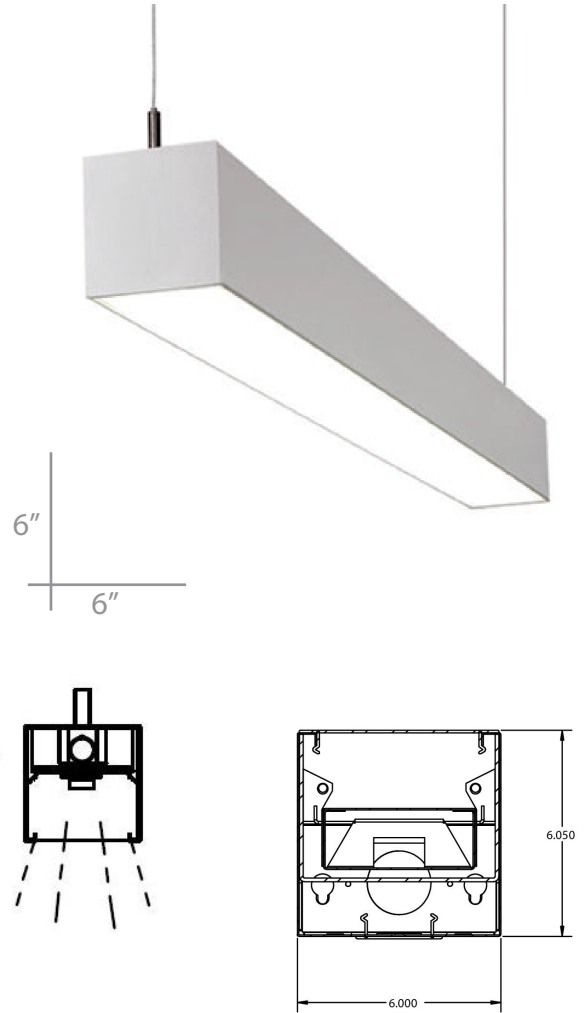

FEATURES & SPECIFICATIONS

INTENDED USE

The **i66 Series Architectural Linear LED Suspension Lighting** fixtures bring clean lines and clear light to commercial LED or residential office lighting interiors. Our sleek, stylish fixtures offer highly effective and efficient lighting solutions for hotels, offices, retail outlets, restaurants, and more.

DETAILS

4 FT - W 6" x L 48" x H 6"

Construction: Die-formed and welded 22-gauge cold rolled steel

Lens: Snap In Frosted Acrylic

Mount: 48" Adjustable Aircraft Cable¹, 3 Wire Power feed/cable

ADDITIONAL FEATURES

Type: Direct Downlight

Voltage: 120V-277V

Wattage: 36W (2x18W)

Lumens: 4200 lms

CRI: 83

Life: 50,000 Hours

Listings: ETL and DLC for LED component only
LED lamp included

Ordering Information:

Example: (12166-4-R18-2W-35K-WH-AC48)

Model	Dimming	Color Temp	Finish	Options
12166-4 Pendant	Blank Non-Dimming <i>(Standard)</i>	35K 3500K 40K 4000K 50K 5000K	WH White BK Black SL Silver BR Bronze IR Iron	CRWK Continuous Row Wire Kit EM² Emergency Backup Battery DS² Integrated Daylight Sensor
	2W 2-Wire Incandescent Dimming <i>(120V only)</i> <i>(Title 24 Compliant)</i>			

¹ White or Silver Finish Pendant shipped with a White Cable. Black Finish Pendant shipped with a Black Cable.
² Factory Installed