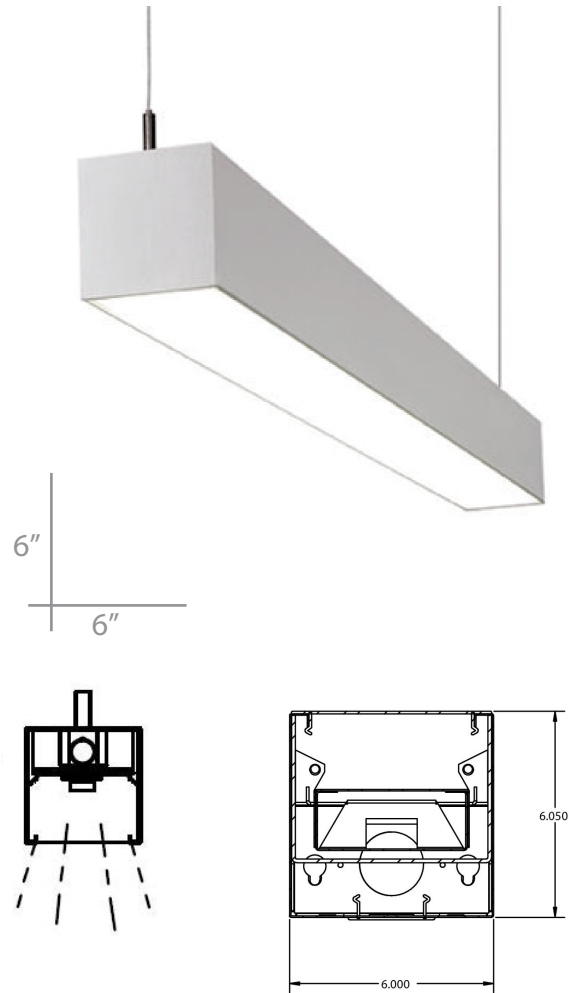

FEATURES & SPECIFICATIONS

INTENDED USE

The **i66 Series Architectural Linear LED Suspension Lighting** fixtures bring clean lines and clear light to commercial LED or residential office lighting interiors. Our sleek, stylish fixtures offer highly effective and efficient lighting solutions for hotels, offices, retail outlets, restaurants, and more.

DETAILS

2 FT - W 6" x L 24" x H 6"

Construction: Die-formed and welded 22-gauge cold rolled steel

Lens: Snap In Frosted Acrylic

Mount: 48" Adjustable Aircraft Cable¹, 3 Wire Power feed/cable

ADDITIONAL FEATURES

Type: Direct Downlight

Voltage: 120V-277V

Wattage: 30W (2x15W)

Lumens: 3400 lms

CRI: 83

Life: 50,000 Hours

Listings: ETL and DLC for LED component only LED lamp included

Ordering Information:

Example: (12166-2-2W-35K-WH-EM)

Model	Dimming	Color Temp	Finish	Options
____	____	____	____	____
12166-2 Pendant	Blank Non-Dimming <i>(Standard)</i>	35K 3500K 40K 4000K 50K 5000K	WH White BK Black SL Silver BR Bronze IR Iron	CRWK Continuous Row Wire Kit EM² Emergency Backup Battery DS² Integrated Daylight Sensor
	2W 2-Wire Incandescent Dimming <i>(120V only)</i> <i>(Title 24 Compliant)</i>			

¹ White or Silver Finish Pendant shipped with a White Cable. Black Finish Pendant shipped with a Black Cable.
² Factory Installed