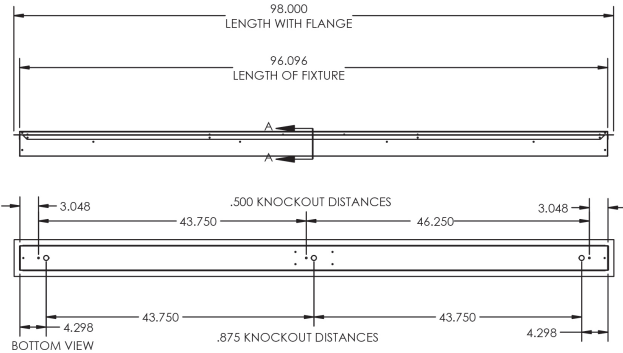

### DETAILS

**8 FT - W 4" x L 96" x H 4"**

**Construction:** Die-formed and welded 22-gauge cold rolled steel

**Lens:** Snap In Frosted Acrylic

### ADDITIONAL FEATURES

**Type:** Direct Downlight

**Voltage:** 120-277

**Wattage:** 72W (4x18W)

**Lumens:** 8400 lms

**CRI:** 83

**Life:** 50,000 Hours

**Listings:** ETL and DLC for LED component only  
LED lamp included