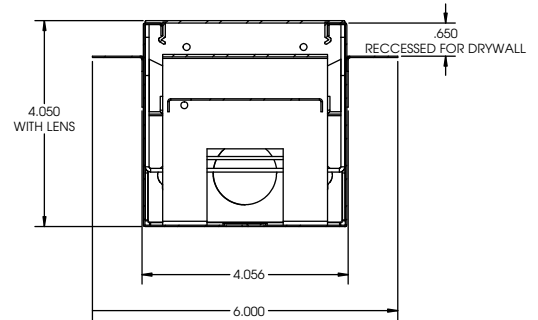

FEATURES & SPECIFICATIONS

INTENDED USE

The **Alcon Lighting i44 Architectural LED Recessed Linear Lighting** fixtures bring clean lines and clear light to commercial LED or residential office lighting interiors. Our sleek, stylish fixtures offer highly effective and efficient lighting solutions for hotels, offices, retail outlets, restaurants, and more.

DETAILS

8 FT - W 4" x L 96" x H 4"

Construction: Die-formed and welded 22-gauge cold rolled steel

Lens: Snap In Frosted Acrylic

ADDITIONAL FEATURES

Type: Direct Downlight

Voltage: 120-277

Wattage: 72W (4x18W)

Lumens: 8400 lms

CRI: 83

Life: 50,000 Hours

Listings: ETL and DLC for LED component only
LED lamp included

Ordering Information:

Example: (14102-8-R-35K-2W-EM)

Model	Color Temp	Flange Finish¹	Dimming	Options
14102-8-R¹ Trimless T-Bar Grid Ceiling	35K 3500K 40K 4000K 50K 5000K	(Required for RF only) WH White BK Black SL Silver	Blank Non-Dimming (Standard) 2W 2-Wire Incandescent Dimming (120V only) (Title 24 Compliant)	EM² Emergency Backup Battery CRWK Continuous Row Wiring Kit DS² Daylight Sensor
14102-8-RR¹ Trimless Drywall Hard Ceiling				
14102-8-RF Flanged Drywall Hard Ceiling				

¹Trimless mounting options do not require finish
²Factory Installed