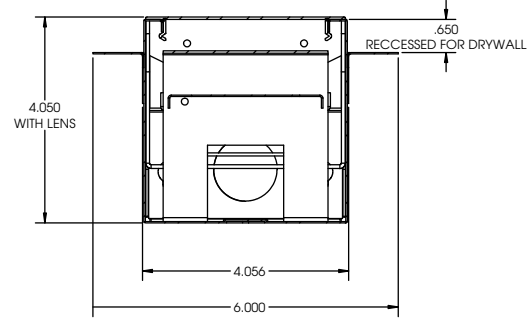

FEATURES & SPECIFICATIONS

INTENDED USE

The **Alcon Lighting i44 Architectural LED Recessed Linear Lighting** fixtures bring clean lines and clear light to commercial LED or residential office lighting interiors. Our sleek, stylish fixtures offer highly effective and efficient lighting solutions for hotels, offices, retail outlets, restaurants, and more.

DETAILS

2 FT - W 4" x L 24" x H 4"

Construction: Die-formed and welded 22-gauge cold rolled steel

Lens: Snap In Frosted Acrylic

ADDITIONAL FEATURES

Type: Direct Downlight

Voltage: 120-277

Wattage: 30W (2x15W)

Lumens: 3400 lms

CRI: 83

Life: 50,000 Hours

Listings: ETL and DLC for LED component only
LED lamp included

Ordering Information:

Example: (14102-2-R-35K-2W-EM)

Model	Color Temp	Flange Finish¹	Dimming	Options
14102-2-R¹ Trimless T-Bar Grid Ceiling	35K 3500K 40K 4000K 50K 5000K	<i>(Required for RF only)</i> WH White BK Black SL Silver	Blank Non-Dimming <i>(Standard)</i> 2W 2-Wire Incandescent Dimming <i>(120V only)</i> <i>(Title 24 Compliant)</i>	EM² Emergency Backup Battery CRWK Continuous Row Wiring Kit DS² Daylight Sensor
14102-2-RR¹ Trimless Drywall Hard Ceiling				
14102-2-RF Flanged Drywall Hard Ceiling				

¹Trimless mounting options do not require finish
²Factory Installed