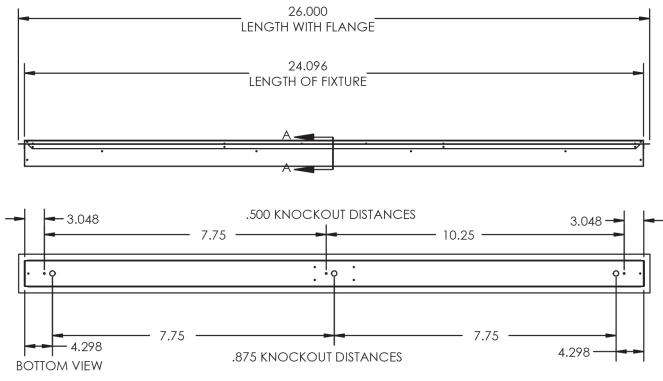

FEATURES & SPECIFICATIONS

INTENDED USE

The **Alcon Lighting i44 Architectural LED Recessed Linear Lighting** fixtures bring clean lines and clear light to commercial LED or residential office lighting interiors. Our sleek, stylish fixtures offer highly effective and efficient lighting solutions for hotels, offices, retail outlets, restaurants, and more.

DETAILS

2 FT - W 4" x L 24" x H 4"

Construction: Die-formed and welded 22-gauge cold rolled steel

Lens: Snap In Frosted Acrylic

ADDITIONAL FEATURES

Type: Direct Downlight

Voltage: 120-277

Wattage: 30W (2x15W)

Lumens: 3400 lms

CRI: 83

Life: 50,000 Hours

Listings: ETL and DLC for LED component only
LED lamp included

Ordering Information:

Example: (14102-2-R-35K-2W-EM)

Model	Color Temp	Flange Finish¹	Dimming	Options
14102-2-R¹ Trimless T-Bar Grid Ceiling	35K 3500K 40K 4000K 50K 5000K	<i>(Required for RF only)</i> WH White BK Black SL Silver	Blank Non-Dimming <i>(Standard)</i> 2W 2-Wire Incandescent Dimming <i>(120V only)</i> <i>(Title 24 Compliant)</i>	EM² Emergency Backup Battery CRWK Continuous Row Wiring Kit DS² Daylight Sensor
14102-2-RR¹ Trimless Drywall Hard Ceiling				
14102-2-RF Flanged Drywall Hard Ceiling				

¹Trimless mounting options do not require finish
²Factory Installed