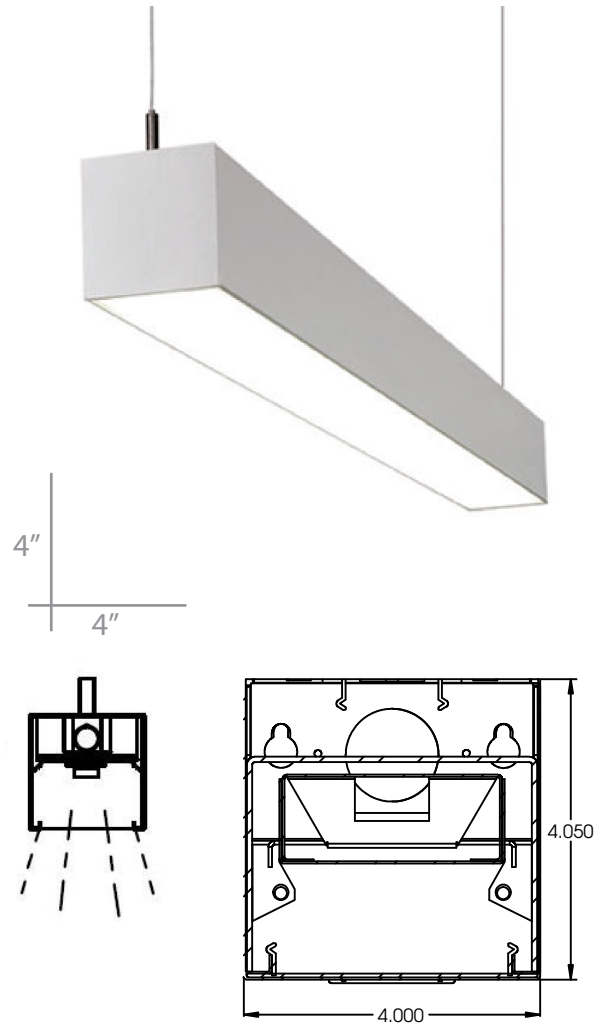

SHOP NOW >

FEATURES & SPECIFICATIONS

INTENDED USE

The **i44 Series Architectural Linear LED Suspension Lighting** fixtures bring clean lines and clear light to commercial LED or residential office lighting interiors. Our sleek, stylish fixtures offer highly effective and efficient lighting solutions for hotels, offices, retail outlets, restaurants, and more.

DETAILS

8 FT - W 4" x L 96" x H 4"

Construction: Die-formed and welded 22-gauge cold rolled steel

Lens: Snap In Frosted Acrylic

Mount: 48" Adjustable Aircraft Cable¹, 3 Wire Power feed/cable

ADDITIONAL FEATURES

Type: Direct Downlight

Voltage: 120V-277V

Wattage: 72W (4x18W)

Lumens: 8400 lms

CRI: 83

Life: 50,000 Hours

Listings: ETL and DLC for LED component only
LED lamp included

Ordering Information:

Example: (12111-8-2W-35K-WH-EM)

Model	Dimming	Color Temp	Finish	Options
____	____	____	____	____
12111-8 Pendant	Blank Non-Dimming <i>(Standard)</i>	35K 3500K 40K 4000K 50K 5000K	WH White BK Black SL Silver BR Bronze IR Iron	CRWK Continuous Row Wire Kit EM² Emergency Backup Battery DS² Integrated Daylight Sensor
	2W 2-Wire Incandescent Dimming <i>(120V only)</i> <i>(Title 24 Compliant)</i>			

¹ White or Silver Finish Pendant shipped with a White Cable. Black Finish Pendant shipped with a Black Cable.

² Factory Installed