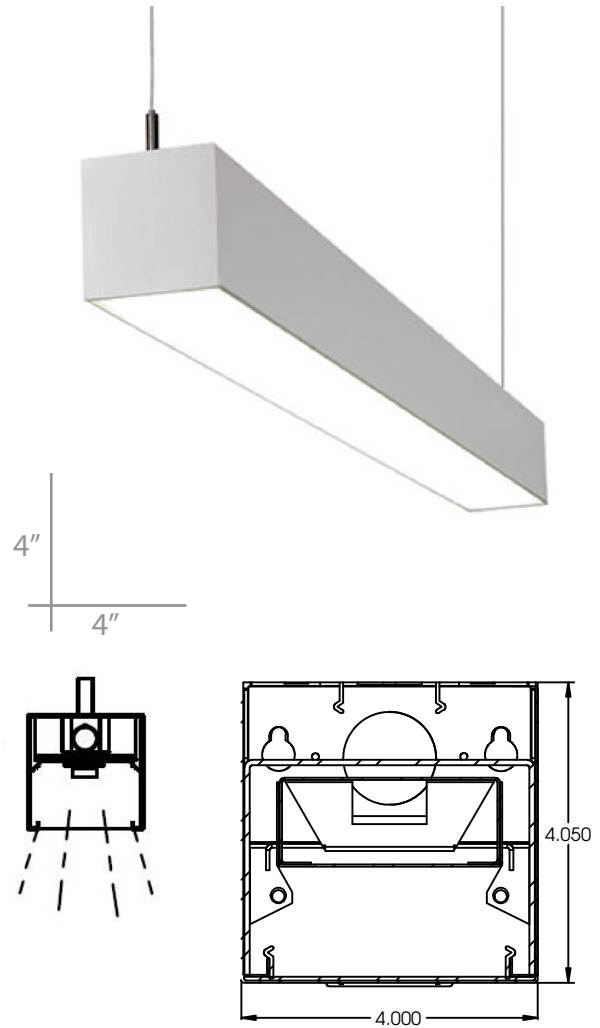

SHOP NOW >

FEATURES & SPECIFICATIONS

INTENDED USE

The **i44 Series Architectural Linear LED Suspension Lighting** fixtures bring clean lines and clear light to commercial LED or residential office lighting interiors. Our sleek, stylish fixtures offer highly effective and efficient lighting solutions for hotels, offices, retail outlets, restaurants, and more.

DETAILS

4 FT - W 4" x L 48" x H 4"
Construction: Die-formed and welded 22-gauge cold rolled steel
Lens: Snap In Frosted Acrylic
Mount: 48" Adjustable Aircraft Cable¹, 3 Wire Power feed/cable

ADDITIONAL FEATURES

Type: Direct Downlight
Voltage: 120V-277V
Wattage: 36W (2x18W)
Lumens: 4200 lms
CRI: 83
Life: 50,000 Hours
Listings: ETL and DLC for LED component only LED lamp included

Ordering Information:

Example: (12111-4-2W-35K-WH)