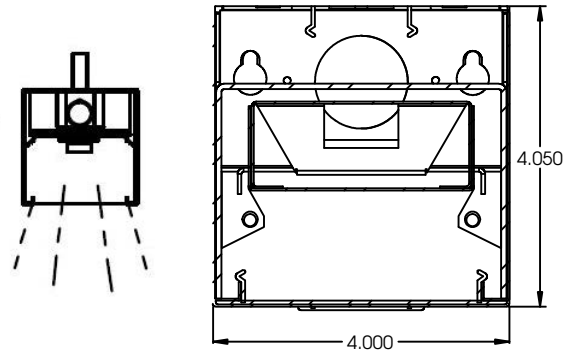

FIXTURE SPECIFICATIONS

INTENDED USE

The specification grade **Alcon Lighting i44 Commercial LED Linear Pendant Direct Down Light Fixture** delivers continuous clean lines and clear light to commercial, hospitality and residential interior lighting applications. Our modern, slim profiles and stylish linear chandelier designs offer excellent direct down lighting, exceptional performance and versatility in offices, classrooms, conference rooms, museums, retail outlets, hotels, restaurants, and more.

AVAILABLE LENGTHS

- 2FT** | W 4" x L 24" x H 4"
- 4FT** | W 4" x L 48" x H 4"
- 8FT** | W 4" x L 96" x H 4"
- Custom Length** | Consult Factory

FEATURES

- Construction:** Die-formed and welded 22-gauge cold rolled steel
- Lens:** Snap In Frosted Acrylic
- Mounting:** 48" Adjustable Aircraft Cable, 3 Wire Power feed/cable
White or Silver Finish Pendant supplied with a White Cable.
Black Finish Pendant supplied with a Black Cable.
- Dimming Driver:** 0-10V (100-10%) 120-277V 5-Wire or Incandescent 120V 2-Wire
- CRI:** 83
- Life:** 50,000 Hours
- Listings:** cETLus Listed, Title 24 Listed