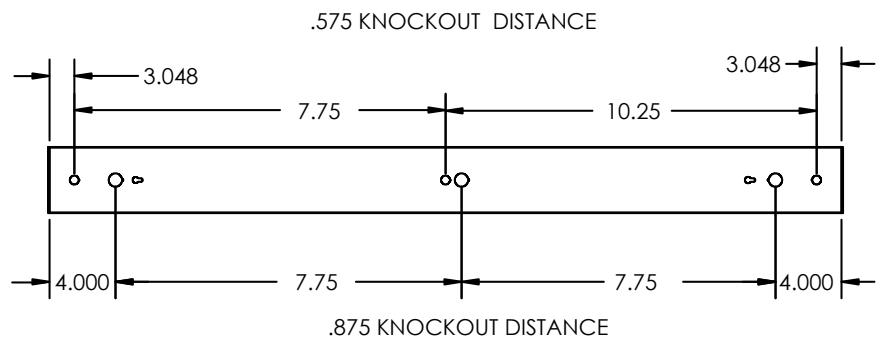

FEATURES & SPECIFICATIONS

INTENDED USE

The **Alcon Lighting i44 Series Architectural LED Wall Mount Linear Lighting** fixtures bring clean lines and clear light to commercial LED or residential office lighting interiors. Our sleek, stylish fixtures offer highly effective and efficient lighting solutions for hotels, offices, retail outlets, restaurants, and more.

DETAILS

2 FT - W 4" x L 24" x H 4"

Construction: Die-formed and welded 22-gauge cold rolled steel

Lens: Snap In Frosted Acrylic

ADDITIONAL FEATURES

Type: Direct Downlight

Voltage: 120-277

Wattage: 30W (2x15W)

Lumens: 3400 lms

CRI: 83

Life: 50,000 Hours

Listings: ETL and DLC for LED component only
LED lamp included

Ordering Information:

Example: (11141-2-W-40K-WH-2W-DS)

Model	Color Temp	Finish	Dimming	Options
____	____	____	____	____
11141-2-W Wall Mount	35K 3500K 40K 4000K 50K 5000K	WH White BK Black SL Silver BR Bronze IR Iron	Blank Non-Dimming (Standard) 2W 2-Wire Incandescent Dimming (120V only) (Title 24 Compliant)	CRWK Continuous Row Wire Kit EM¹ Emergency Backup Battery DS¹ Integrated Daylight Sensor

¹Factory Installed