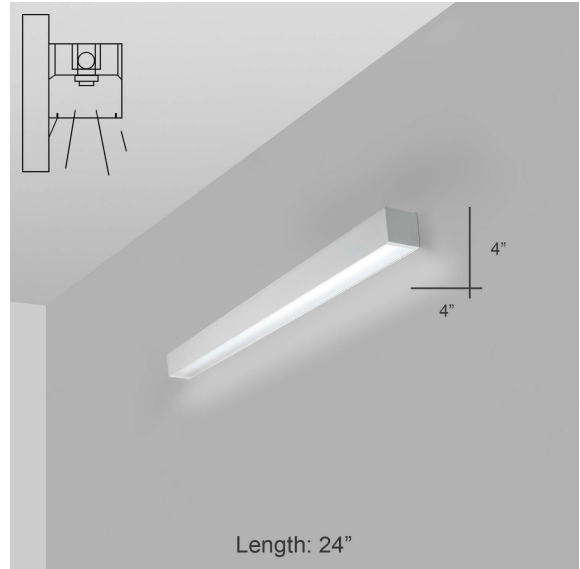

FEATURES & SPECIFICATIONS

INTENDED USE

The **Alcon Lighting i44 Series Architectural LED Wall Mount Linear Lighting** fixtures bring clean lines and clear light to commercial LED or residential office lighting interiors. Our sleek, stylish fixtures offer highly effective and efficient lighting solutions for hotels, offices, retail outlets, restaurants, and more.

DETAILS

2 FT - W 4" x L 24" x H 4"

Construction: Die-formed and welded 22-gauge cold rolled steel

Lens: Snap In Frosted Acrylic

ADDITIONAL FEATURES

Type: Direct Downlight

Voltage: 120-277

Wattage: 30W (2x15W)

Lumens: 3400 lms

CRI: 83

Life: 50,000 Hours

Listings: ETL and DLC for LED component only
LED lamp included

Ordering Information:

Example: (11141-2-W-40K-WH-2W-DS)

Model	Color Temp	Finish	Dimming	Options
____	____	____	____	____
11141-2-W Wall Mount	35K 3500K 40K 4000K 50K 5000K	WH White BK Black SL Silver BR Bronze IR Iron	Blank Non-Dimming (Standard) 2W 2-Wire Incandescent Dimming (120V only) (Title 24 Compliant)	CRWK Continuous Row Wire Kit EM¹ Emergency Backup Battery DS¹ Integrated Daylight Sensor

¹Factory Installed