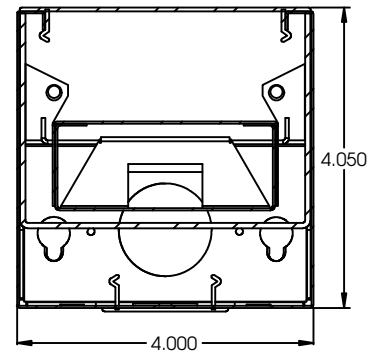

FEATURES & SPECIFICATIONS

INTENDED USE

The **Alcon Lighting i44 Series Architectural LED Wall Mount Linear Lighting** fixtures bring clean lines and clear light to commercial LED or residential office lighting interiors. Our sleek, stylish fixtures offer highly effective and efficient lighting solutions for hotels, offices, retail outlets, restaurants, and more.

DETAILS

2 FT - W 4" x L 24" x H 4"

Construction: Die-formed and welded 22-gauge cold rolled steel

Lens: Snap In Frosted Acrylic

ADDITIONAL FEATURES

Type: Direct Downlight

Voltage: 120-277

Wattage: 30W (2x15W)

Lumens: 3400 lms

CRI: 83

Life: 50,000 Hours

Listings: ETL and DLC for LED component only
LED lamp included

Ordering Information:

Example: (11141-2-W-40K-WH-2W-DS)

Model	Color Temp	Finish	Dimming	Options
____	____	____	____	____
11141-2-W Wall Mount	35K 3500K 40K 4000K 50K 5000K	WH White BK Black SL Silver BR Bronze IR Iron	Blank Non-Dimming (Standard) 2W 2-Wire Incandescent Dimming (120V only) (Title 24 Compliant)	CRWK Continuous Row Wire Kit EM¹ Emergency Backup Battery DS¹ Integrated Daylight Sensor

¹Factory Installed