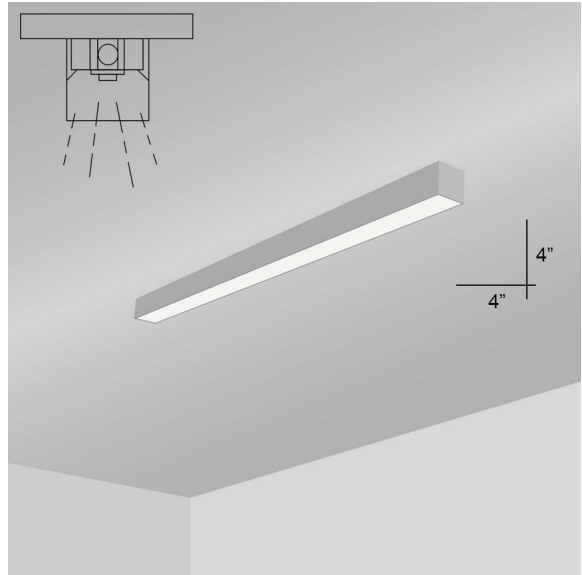

### INTENDED USE

The specification grade **Alcon Lighting i44 Commercial LED Linear Surface Direct Down Light Fixture** delivers continuous clean lines and clear light to commercial, hospitality and residential interior flush mount lighting applications. Our modern, slim profiles and stylish ceiling light fixture designs offer excellent illumination, exceptional performance and versatility in offices, classrooms, conference rooms, museums, retail outlets, hotels, restaurants, and more.

### AVAILABLE LENGTHS

- 2FT** | W 4" x L 24" x H 4"
- 4FT** | W 4" x L 48" x H 4"
- 8FT** | W 4" x L 96" x H 4"
- Custom Length** | Consult Factory

### FEATURES

- Construction:** Die-formed and welded 22-gauge cold rolled steel
- Lens:** Snap In Frosted Acrylic
- Mounting:** 48" Adjustable Aircraft Cable, 3 Wire Power feed/cable  
*White or Silver Finish Pendant supplied with a White Cable.*  
*Black Finish Pendant supplied with a Black Cable.*
- Dimming Driver:** 0-10V (100-10%) 120-277V 5-Wire or Incandescent 120V 2-Wire
- CRI:** 83
- Life:** 50,000 Hours
- Listings:** cETLus Listed, Title 24 Listed