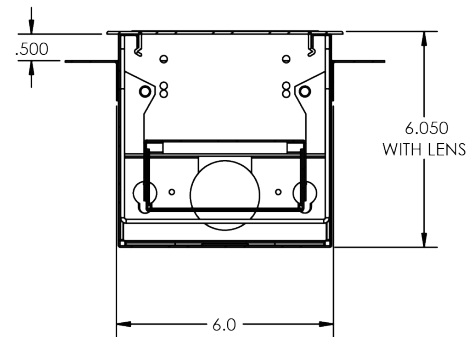

FIXTURE SPECIFICATIONS

INTENDED USE

The specification grade **Alcon Lighting i253 Series Architectural LED Linear Recessed Direct Light Fixture** delivers continuous clean lines and clear light to commercial, hospitality and residential interior lighting applications. Our modern, slim profiles and stylish linear designs offer excellent direct down lighting, exceptional performance and versatility in offices, classrooms, conference rooms, museums, retail outlets, hotels, restaurants, and more.

AVAILABLE LENGTHS

2FT | W 2.375" x L 24" x H 3.35"

4FT | W 2.375" x L 48" x H 3.35"

8FT | W 2.375" x L 96" x H 3.35"

Custom Length | Consult Factory

FEATURES

Construction: Die-formed and welded 22-gauge cold rolled steel

Lens: Snap In Frosted Acrylic

Dimming Driver: 0-10V (100-10%) 120-277V 5-Wire or Incandescent 120V 2-Wire

CRI: 83

Life: 50,000 Hours

Listings: cETLus Listed, Title 24 Listed

ORDERING INFORMATION Example: (14104-RR-2-35K-D10-WH-CRWK)

Model	Length | Wattage | Lumens	Color Temp	Dimming Driver	Flange Finish	Options
14104-RR¹ Trimless Drywall Hard Ceiling	2 2 Foot | 15 Watts | 1700 Lumens	Commercial	D10 120-277V 5-Wire 0-10V (100% -10%)	WH White BK Black SL Silver	CRWK Continuous Row Wire Kit EM Emergency Backup Battery DS Integrated Daylight Sensor
	4 4 Foot | 18 Watts | 2100 Lumens	35K 3500K			
	8 8 Foot | 36 Watts | 4200 Lumens	40K 4000K			
14104-RF Flanged Drywall Hard Ceiling		Industrial	INC 120V 2-Wire Incandescent (100%-1%)		
		50K 5000K			

¹Trimless mounting options do not require finish
²Factory Installed