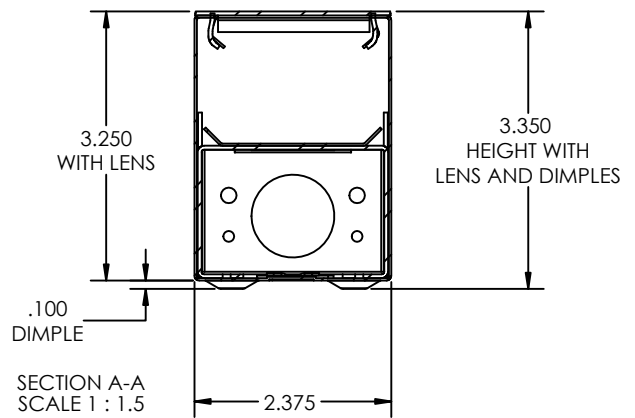

ADDITIONAL FEATURES

Voltage: 120-277V

Wattage: 36W (2x18W)

Lumens: 4200 lms

CRI: 83

Life: 50,000 Hours

Listings: ETL and DLC on LED component only LED lamp included

EM: Supplied with 12" Lead Wire

Please consult with factory for longer application