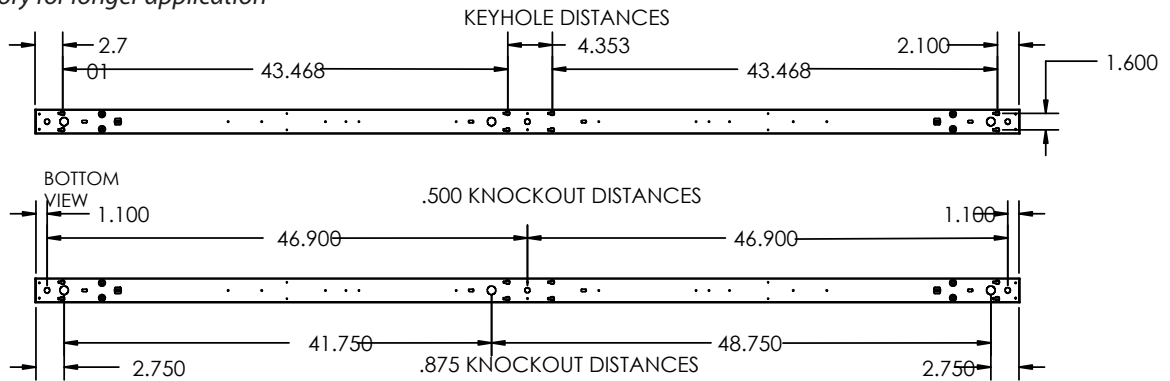

ADDITIONAL FEATURES

Voltage: 120-277V

Wattage: 36W (2x18W)

Lumens: 4200 lms

CRI: 83

Life: 50,000 Hours

Listings: ETL and DLC on LED component only LED lamp included

EM: Supplied with 12" Lead Wire

Please consult with factory for longer application