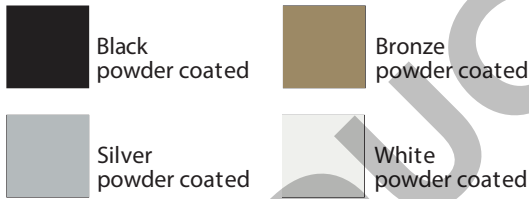

FEATURES

Construction: Tube shape with 360 degree diffused illumination.

Lumens: 656 lum/ft

Voltage: 110V-277V

Listings: cETLus

Driver: 0-10V Dimming

Length: 48", 72" or 96"

Diameter: 3.2"

ORDERING INFORMATION Example: (12114-4-30K-SL)

Model	Size Watts Lumens	Color Temperature	Finish
12114	4	30K	SL
	48"- 32 Watts 2624 lum	3000K	Silver
	6	35K	BK
	72"- 48 Watts 3936 lum	3500K	Black
8	40K	BZ	
	96"- 64 Watts 5248 lum	4100K	Bronze
			WH
			White