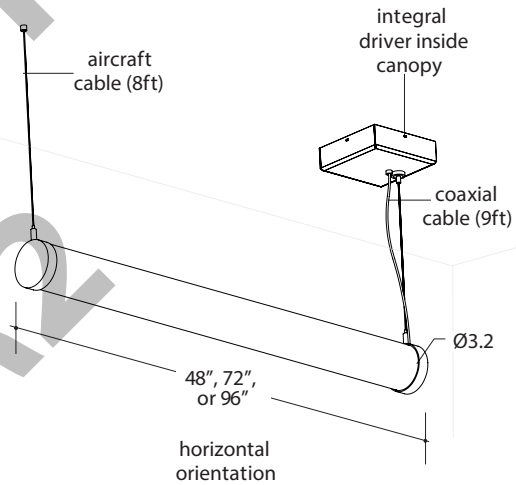

FEATURES

Construction: Tube shape with 360 degree diffused illumination.

Lumens: 656 lum/ft

Voltage: 110V-277V

Listings: cETLus

Driver: 0-10V Dimming

Length: 48", 72" or 96"

Diameter: 3.2"

Alcon Lighting Tube-Stick 12114 Suspended LED Horizontal Pendant Light Fixture – (Direct/Indirect)