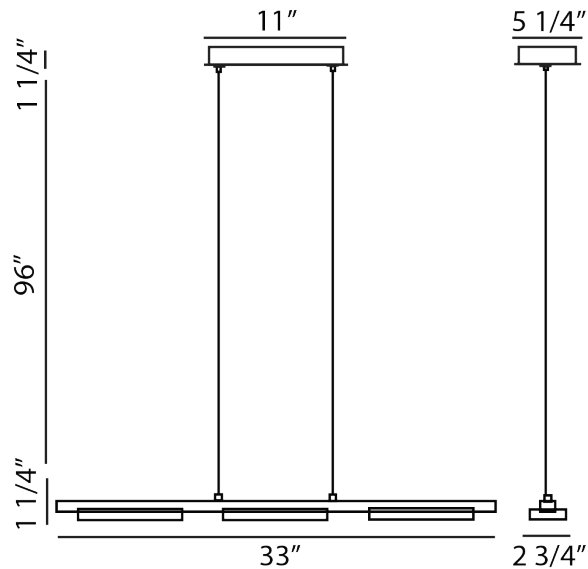

LISTINGS

Ordering Information:

Example: (12251-120-3-770-30K)

Model	Voltage	Watts	Lumens	Light Color Temp.
12251 Triplit	120 120V	3 3W	770 770lm	30K 3000K

Alcon Lighting **12251 Triplit 3-Light LED Architectural Linear Pendant**