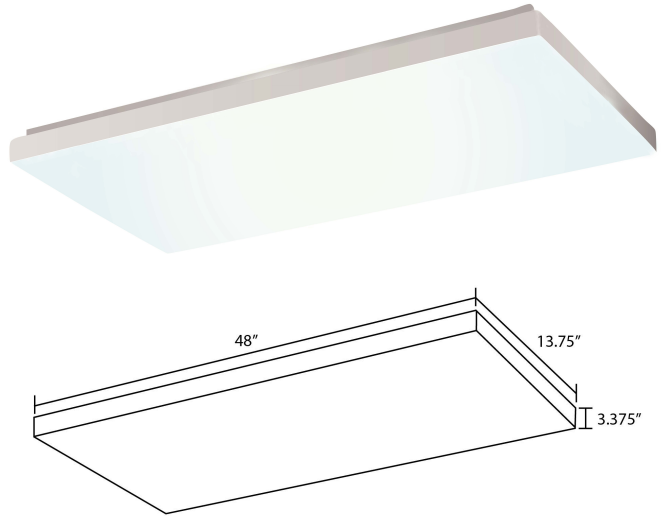

FEATURES & SPECIFICATIONS

INTENDED USE

The **Alcon Lighting Sleek Architectural LED Surface Mount Light Fixtures** are premium grade designer luminaires that features a regressed housing to create a floating appearance. The Sleek is ideal for indoor applications desiring quality fixtures with a modern aesthetic.

DETAILS

W 13.75" x **L** 48" x **H** 3.375"

Construction: Die Formed, Spot Welded, 22 Gauge Cold Rolled Steel Housing

Lens: Acrylic

ADDITIONAL FEATURES

Voltage: 120-277

CRI: 80+

Dimming: 0-10V

Life: 50,000 Hours

Listings: ETL Listed for LED Component Only

Warranty: 1 Year Carefree for Parts & Components (Labor Not Included)

Ordering Information:

Example: (11109-13-48W-30K)

Model	Wattage/Lumens	Color Temp
____	____	____
11109-13	48W 48 watts / 4800 lms	30K 3000K
	72W 72 watts / 7200 lms	35K 3500K
	97W 97 watts / 9600 lms	40K 4000K
		50K 5000K