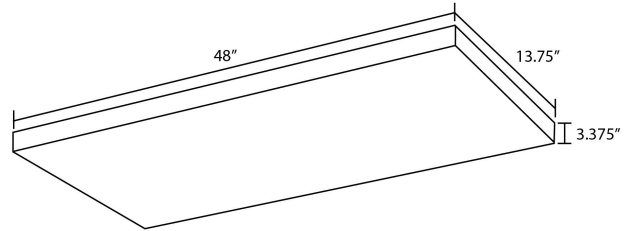

FEATURES & SPECIFICATIONS

INTENDED USE

The **Alcon Lighting Sleek Architectural LED Surface Mount Light Fixtures** are premium grade designer luminaires that features a regressed housing to create a floating appearance. The Sleek is ideal for indoor applications desiring quality fixtures with a modern aesthetic.

DETAILS

W 13.75" x **L** 48" x **H** 3.375"

Construction: Die Formed, Spot Welded, 22 Gauge Cold Rolled Steel Housing

Lens: Acrylic

ADDITIONAL FEATURES

Voltage: 120-277

CRI: 80+

Dimming: 0-10V

Life: 50,000 Hours

Listings: ETL Listed for LED Component Only

Ordering Information:

Example: (11109-13-48W-30K)

Model	Wattage/Lumens	Color Temp
11109-13	48W 48 watts / 4800 lms	30K 3000K
	72W 72 watts / 7200 lms	35K 3500K
	97W 97 watts / 9600 lms	40K 4000K
		50K 5000K