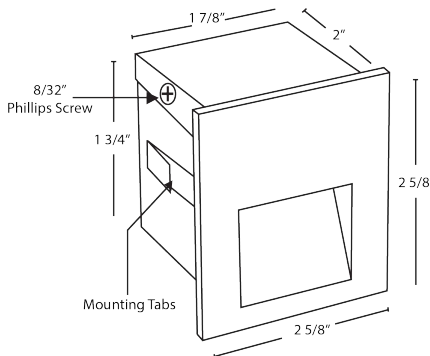

FEATURES & SPECIFICATIONS

INTENDED USE

The **Redberry LED Architectural Landscape Recessed Fixture** is a unique lighting fixture offering quality and durability with a naturally etched finish designed to last. The Redberry Architectural LED Outdoor Recessed Step Light is used to accent and create dramatic effect while providing a great source of lighting.

DETAILS

Model Number: 14047
W 2.625" x **L** 2" **H** 2.625"
Finish: PVD Satin
Construction: Solid Brass

ADDITIONAL FEATURES

Type: Recessed Fixture
Wattage: 2W
Lumens: 125lms
Dimmable
Mounting: Recessed
Warranty:
LED Component: 20 Years Residential, 10 years Commercial
Housing: Lifetime
Wet Listed

LISTINGS

Ordering Information:

Example: (14047-40K-MBR-915)

Model		Light Color Temp		Finishes		Voltage	
14047	Redberry	(Blank)	2700K	MBR	Matte Bronze	915	9-15V
		35K	3500K	B	Black	120	120V
		40K	4000K	PVDS	PVD Satin		
		50K	5000K	SILV	Silver		
		65K	6500K				
		TF	Turtle Friendly <i>(4 wk lead time)</i>