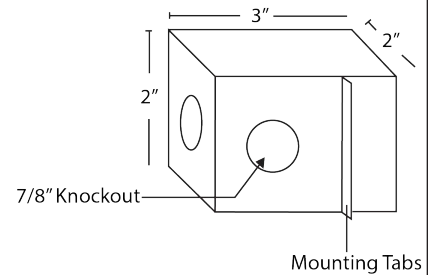

FEATURES & SPECIFICATIONS

INTENDED USE

The **Redberry LED Architectural Landscape Recessed Fixture** is a unique lighting fixture offering quality and durability with a naturally etched finish designed to last. The Redberry Architectural LED Outdoor Recessed Step Light is used to accent and create dramatic effect while providing a great source of lighting.

DETAILS

Model Number: 14047
W 2.625" x **L** 2" **H** 2.625"
Finish: PVD Satin
Construction: Solid Brass

ADDITIONAL FEATURES

Type: Recessed Fixture
Wattage: 2W
Lumens: 125lms
Dimmable
Mounting: Recessed
Warranty:
LED Component: 20 Years Residential, 10 years Commercial
Housing: Lifetime
Wet Listed

LISTINGS

Ordering Information:

Example: (14047-40K-MBR-915)

Model		Light Color Temp		Finishes		Voltage	
14047	Redberry	(Blank)	2700K	MBR	Matte Bronze	915	9-15V
		35K	3500K	B	Black	120	120V
		40K	4000K	PVDS	PVD Satin		
		50K	5000K	SILV	Silver		
		65K	6500K				
		TF	Turtle Friendly <i>(4 wk lead time)</i>