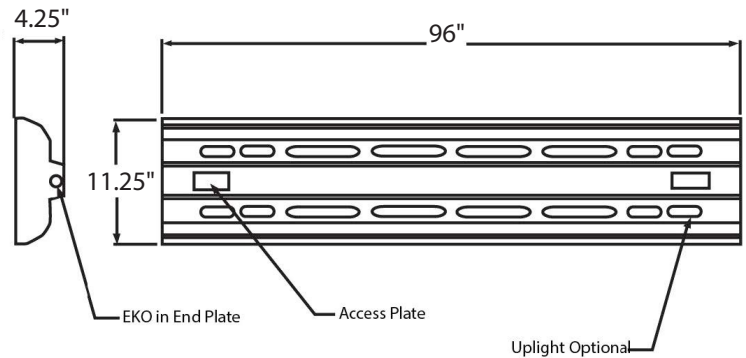

FEATURES & SPECIFICATIONS

INTENDED USE

The **RFT 96 Inch Architectural LED Linear Baffled Louvered** is a high efficiency lighting fixture perfect for retail use and is dressed for applications requiring aesthetic appeal. The iLED Architectural LED Linear Baffled Louvered offers the flexibility to easily change wattage, lumens, and color temperature.

DETAILS

Model Number: 15216
W 11.25" x **L** 96" x **H** 4.25"
Finish: White
Construction: Housing is die-formed and embossed code 22 gauge steel.

ADDITIONAL FEATURES

Type: High Bay Baffle
Voltage: 120V - 277V Universal
Wattage: 72W (4x18W), 108W (6x18W), 144W (8x18W)
Lumens: 9000lm, 13500lms, 18000lms
Light Color Temp: 3500K, 4000K, 5000K
Dimming:
 Incandescent Dimming, 2-Wire
 0-10V Dimming, 5-Wire
Support: Designed for Surface, Chain, or Pendant wire
Life: 50,000 hours, 5 Year Warranty
Operating Temp: -20C to 50C
 Lamp Included