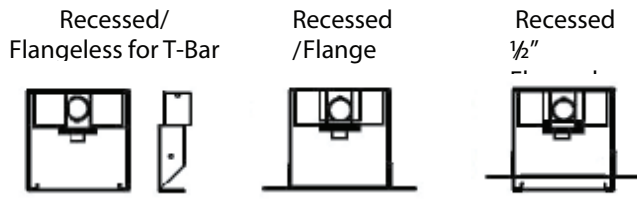

DETAILS

8 FT - W 4" x L 96" x H 4"

Construction: Die-formed and welded 22-gauge cold rolled steel

Lens: Matte White

ADDITIONAL FEATURES

Type: Direct Downlight

Voltage: 120-277

Dimming: 0-10V

Life: 50,000 Hours

Listings: ETL Listed for LED Component Only

Alcon Lighting 14008-8-RWW Planor 44 Architectural LED 8 Foot Linear Recessed Mount Wall Wash Light Fixture

Ordering Information:

Example: (14008-8-RWW-R-R48-35K-DM10-EM)