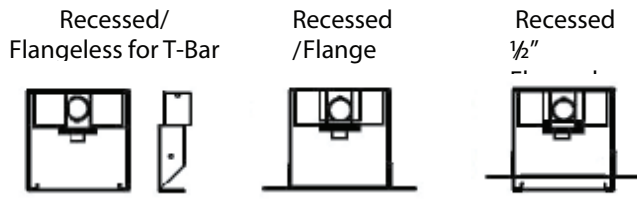

FEATURES & SPECIFICATIONS

INTENDED USE

The **Alcon Lighting Planor Series Recessed Mount Wall Wash Luminaire** offers a sharp and modern linear design perfect for today's interior spaces, suited for offices, conference rooms, corridors, schools, labs, and public spaces.

DETAILS

4 FT - W 4" x L 48" x H 4"

Construction: Die-formed and welded 22-gauge cold rolled steel

Lens: Matte White

ADDITIONAL FEATURES

Type: Direct Downlight

Voltage: 120-277

Dimming: 0-10V

Life: 50,000 Hours

Listings: ETL Listed for LED Component Only

Ordering Information:

Example: (14008-4-RWW-R48-35K-DM10-WH-EM)

Model	Mounting	Wattage and Lumens	Color Temp	Dimming	Flange Finish
14008-&RWW Recessed Wall Wash	R Trimless 1" T-Bar Grid Ceiling¹	R24 24 watts, 2400 lumens	27K 2700K (90+ CRI)	DM10 0-10V Dimming 100%-10% (Title 24 Compliant)	(Required for RF only) WH White
	RR1/2 Trimless 1/2" Drywall Hard Ceiling¹	R48 48 watts, 4800 lumens	30K 3000K (83 CRI)	DM1 0-10V Dimming 100%-1% (Title 24 Compliant)	BK Black
	RR5/8 Trimless 5/8" Drywall Hard Ceiling¹		35K 3500K (83 CRI)		SL Silver
	RRXX Trimless Custom Drywall Hard Ceiling¹		40K 4000K (83 CRI)		
	RF Flanged Drywall Hard Ceiling		50K 5000K (83 CRI)		

Options

- **EM** Emergency Ballast
- **CRWK** Continuous Row Wiring Kit
- **DS** Daylight Sensor

¹Trimless mounting options do not require finish