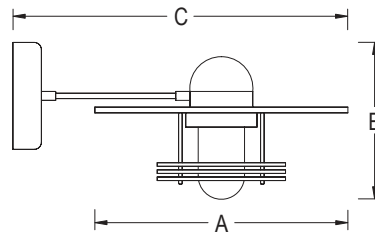

SIZE

W 17.75" x H 10" x D 26"

ADDITIONAL FEATURES

- Compact Fluorescent or LED E26 lamp type
- Remote Emergency backup option available
- UNV 120V-277V

Width(A)	Height(B)	Depth(C)
17.75"	10"	26"

Listings:

Ordering Information: