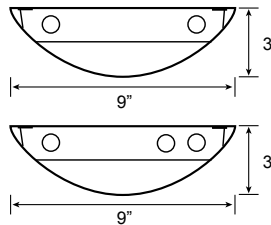

SIZE

Length: 4 ft
Width: 9"
Height: 3"

ADDITIONAL FEATURES

- Housing is made of die-formed 20 gauge cold-rolled steel
- T8 and T5 HO options
- UNV 120V-277V
- ARRA compliant

Optional Decorative End Cap (SPE)

Listings:

Ordering Information:

Example: (10118-4-2-32-T-C96)

Model	Length / # of Lamps	Lamp Type	Mount Type	Suspension Length
<input type="text"/>	<input type="text"/>	<input type="text"/>	<input type="text"/>	<input type="text"/>
10118	4-2 4-3	4 FT 2 Lamp 4 FT 3 Lamp	32 54T5HO	F32T8 F54T5HO
			T H	T-Bar Ceiling Hard Ceiling
				C48 48" Adjustable Aircraft Canopy C96 96" Adjustable Aircraft Canopy