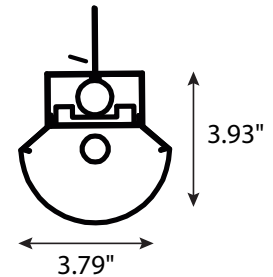

FEATURES & SPECIFICATIONS

INTENDED USE

The **Alcon Lighting Lombardy Series Commercial LED Linear Surface Lighting** fixtures bring clean lines and clear light to commercial LED or residential office lighting interiors. Our sleek, stylish fixtures offer highly effective and efficient lighting solutions for hotels, offices, retail outlets, restaurants, and more.

DETAILS

8 FT - W 3.79" x L 94.4" x H 3.93"

Construction: Formed and Welded 22 Gauge Steel
Corrosion Resistant

Lens: Frosted

Power cable is available in white and black jacket

Canopy can be power coated to your desired finish

ADDITIONAL FEATURES

Type: Direct Downlight

Voltage: 120-277

Dimming: 0-10V

CRI: 83

Lifetime: 50,000 Hours

Listings: ETL Listed for LED Component Only

Ordering Information:

Example: (11108-8-R56W5600-30K-WH-EM)

Model	Wattage and Lumens	Color Temp	Finish	Options
____	____	____	____	____
11108-8	R56W5600 56 watts, 5600 lumens R80W8000 80 watts, 8000 lumens	30K 3000K 35K 3500K 40K 4000K 50K 5000K	WH White BK Black OR Orange RD Red SL Silver	OS Occupancy Sensor EM Emergency Backup