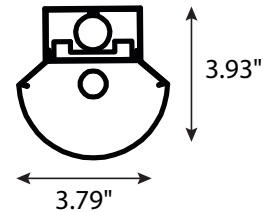

FEATURES & SPECIFICATIONS

INTENDED USE

The **Alcon Lighting Lombardy Series Commercial LED Linear Surface Lighting** fixtures bring clean lines and clear light to commercial LED or residential office lighting interiors. Our sleek, stylish fixtures offer highly effective and efficient lighting solutions for hotels, offices, retail outlets, restaurants, and more.

DETAILS

2 FT - W 3.79" x L 23.6" x H 3.93"

Construction: Formed and Welded 22 Gauge Steel
Corrosion Resistant

Lens: Frosted

Power cable is available in white and black jacket

Canopy can be power coated to your desired finish

ADDITIONAL FEATURES

Type: Direct Downlight

Voltage: 120-277

Dimming: 0-10V

CRI: 83

Lifetime: 50,000 Hours

Listings: ETL Listed for LED Component Only

Ordering Information:

Example: (11108-2-R14W1400-30K-WH-EM)

Model	Wattage and Lumens	Color Temp	Finish	Options
____	____	____	____	____
11108-2	R14W1400 14 watts, 1400 lumens R20W2000 20 watts, 2000 lumens	30K 3000K 35K 3500K 40K 4000K 50K 5000K	WH White BK Black OR Orange RD Red SL Silver	OS Occupancy Sensor EM Emergency Backup