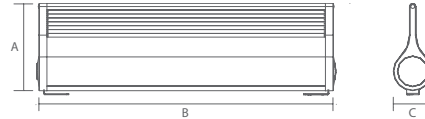

SIZE

W 7.08" x L 23.62" x D 3.14"

W 7.08" x L 47.24" x D 3.14"

ADDITIONAL FEATURES

- Aluminum construction with slotted apertures
- Adjustable wing system allows for varying degrees of uplight and downlight
- T5 and T5 HO options
- 1 Lamp
- UNV 120V-277V

Adjustable Wing System

Width(A)	Length(B)	Depth(C)
7.08"	23.62"	3.14"
7.08"	47.24"	3.14"

Listings:

Ordering Information:

Example: (6015-1-28)

Model	# of Lamps	Lamp Type / Size	Options
6015	1 1 Lamp	24 24W T5 HO - 2 FT 28 28W T5 - 4 FT 54 54W T5 HO - 4 FT	DB ¹ Dimmable Ballast EM ¹ Remote Emergency