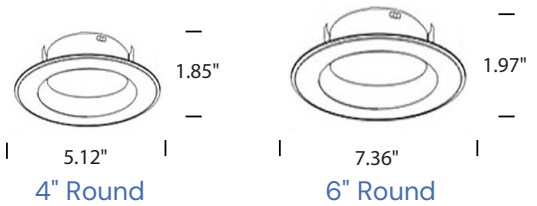

Project Name: _____ Type: _____ Quantity: _____

INTENDED USE

The Escala Round Architectural LED Recessed Can Light offers easy servicing and upgrading featuring tool-free installation and quick connect technology, and brings clean lines and clear light to commercial or residential office lighting interiors.

FEATURES

- Construction:** Modular two piece design Fits Standard 4" or 6" Recessed Cans
- Type:** Round
- Color Temperature:** 27/40/50K selectable switch
- Voltage:** 120 VAC
- Dimming:** Standard TRIAC Dimmer
- CRI:** 90+
- Beam Spread:** 100° Beam Angle
- Ambient Temperature:** -4F° to 104F°
- Life:** 50,000 Hours
- Warranty:** 2 Years Carefree for Parts & Components (Labor Not Included)
- Listing:** UL, Housings meets CA Title-24 Requirements

4" Remodel

6" Remodel

6" Remodel Shallow

4" New Construction

6" New Construction

6" New Construction Shallow

ORDERING INFORMATION Example:

Model	Size Wattage Lumens Color Temp	Housing	Finish	Options
14008	4 4" 10W 800 lm 27K/40K/50K	R Remodel (IC Rated)	WH White	B Baffled Reflector
	6 6" 12.5W 1000 lm 27K/40K/50K	N New Construction (IC Rated)	BK Black	
		RS¹ Remodel Shallow (IC Rated)		
		NS¹ New Construction Shallow (IC Rated)		