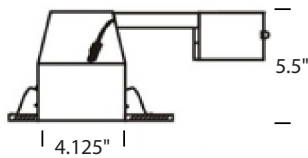

Project Name: _____ Type: _____ Quantity: _____

INTENDED USE

The Escala Round Architectural LED Recessed Can Light offers easy servicing and upgrading featuring tool-free installation and quick connect technology, and brings clean lines and clear light to commercial or residential office lighting interiors.

FEATURES

- Construction:** Modular two piece design Fits Standard 4" or 6" Recessed Cans
- Type:** Round
- Color Temperature:** 27/40/50K selectable switch
- Voltage:** 120 VAC
- Dimming:** Standard TRIAC Dimmer
- CRI:** 90+
- Beam Spread:** 100° Beam Angle
- Ambient Temperature:** -4F° to 104F°
- Life:** 50,000 Hours
- Warranty:** 2 Years Carefree for Parts & Components (Labor Not Included)
- Listing:** UL, Housings meets CA Title-24 Requirements