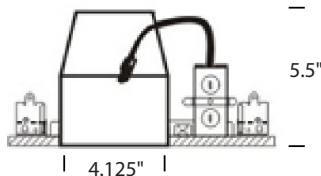

4" New Construction