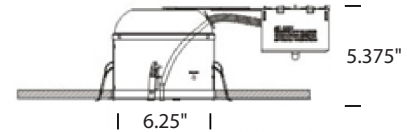

6" Remodel Shallow