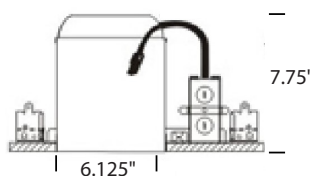

Project Name: _____ Type: _____ Quantity: _____

INTENDED USE

The Escala Round Architectural LED Recessed Can Light offers easy servicing and upgrading featuring tool-free installation and quick connect technology, and brings clean lines and clear light to commercial or residential office lighting interiors.

FEATURES

- Construction:** Modular two piece design Fits Standard 4" or 6" Recessed Cans
- Type:** Round
- Color Temperature:** 27/40/50K selectable switch
- Voltage:** 120 VAC
- Dimming:** Standard TRIAC Dimmer
- CRI:** 90+
- Beam Spread:** 100° Beam Angle
- Ambient Temperature:** -4F° to 104F°
- Life:** 50,000 Hours
- Warranty:** 2 Years Carefree for Parts & Components (Labor Not Included)
- Listing:** UL, Housings meets CA Title-24 Requirements

4" Remodel

6" Remodel

6" Remodel Shallow

4" New Construction

6" New Construction

6" New Construction Shallow

ORDERING INFORMATION Example:

Model	Size Wattage Lumens Color Temp	Housing	Finish	Options
14008	4 4" 10W 800 lm 27K/40K/50K	R Remodel (IC Rated)	WH White	B Baffled Reflector
	6 6" 12.5W 1000 lm 27K/40K/50K	N New Construction (IC Rated)	BK Black	
		RS¹ Remodel Shallow (IC Rated)		
		NS¹ New Construction Shallow (IC Rated)		