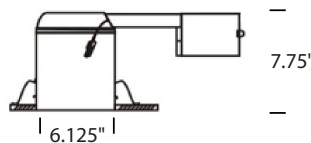

Project Name: _____ Type: _____ Quantity: _____

INTENDED USE

The Escala Round Architectural LED Recessed Can Light offers easy servicing and upgrading featuring tool-free installation and quick connect technology, and brings clean lines and clear light to commercial or residential office lighting interiors.

FEATURES

- Construction:** Modular two piece design Fits Standard 4" or 6" Recessed Cans
- Type:** Round
- Color Temperature:** 27/40/50K selectable switch
- Voltage:** 120 VAC
- Dimming:** Standard TRIAC Dimmer
- CRI:** 90+
- Beam Spread:** 100° Beam Angle
- Ambient Temperature:** -4F° to 104F°
- Life:** 50,000 Hours
- Warranty:** 2 Years Carefree for Parts & Components (Labor Not Included)
- Listing:** UL, Housings meets CA Title-24 Requirements

4" Remodel

6" Remodel

6" Remodel Shallow

4" New Construction

6" New Construction

6" New Construction Shallow

ORDERING INFORMATION Example:

Model	Size Wattage Lumens Color Temp	Housing	Finish	Options
14008	4 4" 10W 800 lm 27K/40K/50K	R Remodel (IC Rated)	WH White	B Baffled Reflector
	6 6" 12.5W 1000 lm 27K/40K/50K	N New Construction (IC Rated)	BK Black	
		RS¹ Remodel Shallow (IC Rated)		
		NS¹ New Construction Shallow (IC Rated)		