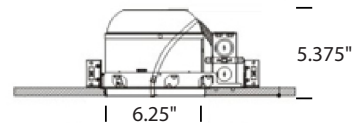

Project Name: _____ Type: _____ Quantity: _____

INTENDED USE

The Escala Round Architectural LED Recessed Can Light offers easy servicing and upgrading featuring tool-free installation and quick connect technology, and brings clean lines and clear light to commercial or residential office lighting interiors.

4" Remodel

6" Remodel

6" Remodel Shallow

4" New Construction

6" New Construction

6" New Construction Shallow

ORDERING INFORMATION Example:

Model	Size Wattage Lumens Color Temp	Housing	Finish	Options
14008	4 4" 10W 800 lm 27K/40K/50K	R Remodel (IC Rated)	WH White	B Baffled Reflector
	6 6" 12.5W 1000 lm 27K/40K/50K	N New Construction (IC Rated)	BK Black	
		RS¹ Remodel Shallow (IC Rated)		
		NS¹ New Construction Shallow (IC Rated)		