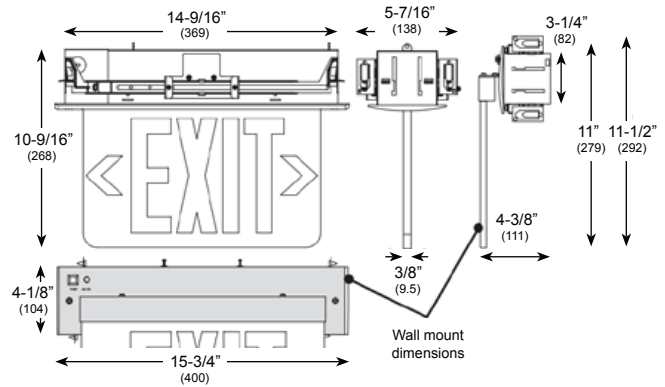

Project Information

Luminaire Type:

Catalog No:

FEATURES & SPECIFICATIONS

INTENDED USE

The Edge Lit 901 recessed LED Exit Sign is architecturally designed with 6" letters for improved visibility. This product is compact and energy efficient. The Edge Lit 901 is perfect for hotels, offices, retail outlets, restaurants, and more.

SIZE

L 15 3/4" x H 10 9/16"

ADDITIONAL SPECIFICATIONS

Voltage: 120/277V

MOUNTING

Adjustable bar hangers for mounting in suspended ceiling

Edge Lit 901 Recessed LED Exit Sign

Listings:

Ordering Information:

Example: (901-R-1-A-1)

Model	Letter Color	# of Faces	Trim Plate Finish	Driver	Options
901	R Red on Clear G Green on Clear	1 Single 2 Double	WH White BL Black A Aluminum	AC AC only 1 Battery Backup 2 Dual Circuit	SDT Self Diagnostic Test SAL "Salida" Signage ARRA Assembled in USA for Buy American Act