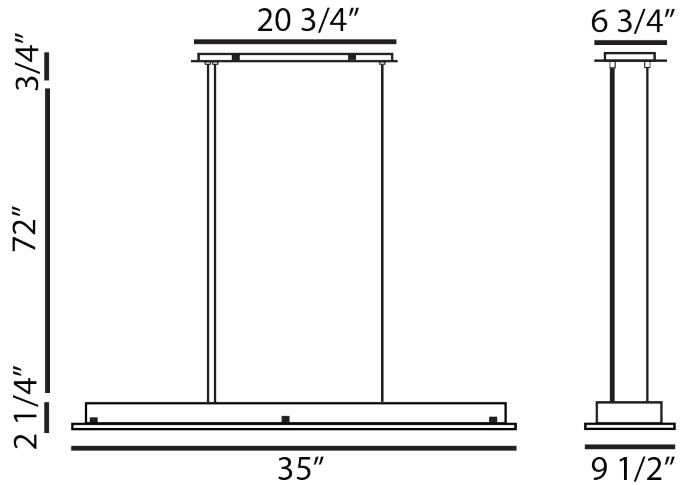

LISTINGS

Ordering Information:

Example:(12155-120-3-13-30K)

Model	Voltage	Watts	Lumens	Light Color Temp
12155 Cuadra (8-Light)	120 120V	3 3W	13 1300lm	30K 3000K

Alcon Lighting 12155 Cuadra 8-Light LED Architectural Suspended Pendant