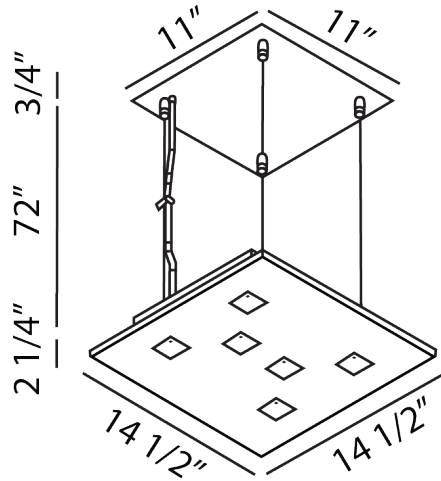

FEATURES & SPECIFICATIONS

INTENDED USE

The **Cuadra 6-Light LED Pendant** is an Architectural Grade minimal suspended modular LED light. The Cuadra 6-Light LED Pendant is made of high quality aluminum ideal for energy efficiency, prolonged lifespan, and versatility bringing clean lines and clear light for an elegant lighting solution for any space.

DETAILS

Model Number: 12154
L 14.5" (36.83cm) x **W** 14.5" (36.83cm) x **H** 2.25" (5.72cm)
Weight: 15.4 lbs
Finish: White

ADDITIONAL FEATURES

Type: Pendant
Voltage: 120V
Wattage: 3W
Lumens: 990lm
Light Color Temp: 3000K
CRI: 80+
Dimming: ELV Dimming
Shade: White
Support: 72" Adjustable Aircraft Cable
 Bulb included

LISTINGS

Alcon Lighting **12154 Cuadra 6-Light LED Architectural Suspended Pendant**

Ordering Information:

Example:(12154-120-3-99-30K)

Model	Voltage	Watts	Lumens	Light Color Temp
<input type="text" value="12154"/> Cuadra (6-Light)	<input type="text" value="120"/> 120V	<input type="text" value="3"/> 3W	<input type="text" value="99"/> 990lm	<input type="text" value="30K"/> 3000K