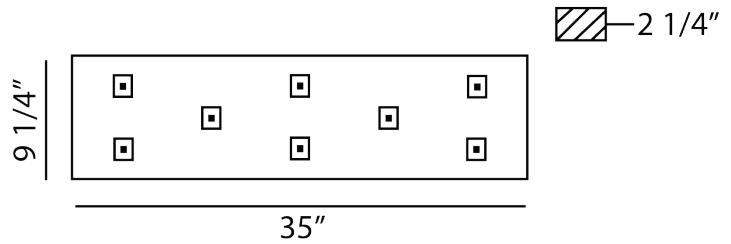

FEATURES & SPECIFICATIONS

INTENDED USE

The **Cuadra 11-Light LED Surface Mount** is an Architectural Grade minimal suspended modular LED light. The Cuadra 11-Light LED Surface Mount is made of high quality aluminum ideal for energy efficiency, prolonged lifespan, and versatility bringing clean lines and clear light for an elegant lighting solution for any space.

DETAILS

Model Number: 11128
L 45.25" (114.94cm) x **W** 9.5" (24.13cm) x **H** 2.25" (5.72cm)
Weight: 15.4 lbs
Finish: White

ADDITIONAL FEATURES

Type: Suspended
Voltage: 120V
Wattage: 3W
Lumens: 1800lm
Light Color Temp: 3000K
CRI: 80+
Dimming: ELV Dimming
Shade: White
Support: Surface Mount
 Bulb included

LISTINGS

Ordering Information:

Example:(11128-120-3-13-30K)

Model	Voltage	Watts	Lumens	Light Color Temp
11128 Cuadra (8-Light, Surface)	120 120V	3 3W	13 1300lm	30K 3000K