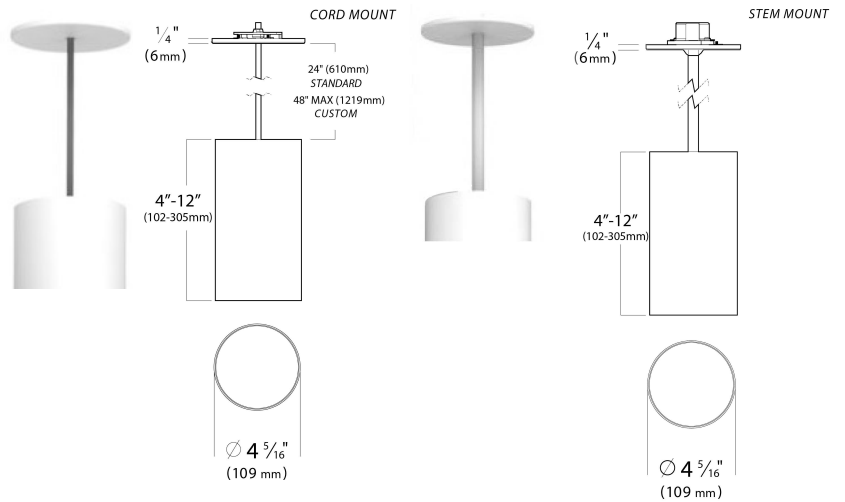

Project Name: \_\_\_\_\_ Type: \_\_\_\_\_ Quantity: \_\_\_\_\_

**FIXTURE SPECIFICATIONS**

**INTENDED USE**

The **Cilindro Architectural LED Cylinder Light Fixture** is a versatile and high performance fixture offering both precision lighting and elegant style and can be used for any new construction, remodel, or retrofit projects. The Cilindro is ideal for architectural, commercial, and residential applications in columns, surfaces, or pathways.

**AVAILABLE DIMENSIONS**

- Small** | H 4" x Dia 4.3"
- Medium** | H 8" x Dia 4.3"
- Large** | H 12" x Dia 4.3"

**FEATURES**

- Construction:** Die-Cast Extruded Aluminum Body
- Junction Box:** Installs in Most 3"/4" Octagonal and 3"/4" Round Boxes
- Voltage:** 120-277V 50/60 Hz
- CRI:** 90+, 2-Step SDCM
- Life:** 50,000 Hours
- Operating Temperature:** 40°
- Power Factor:** >.9
- Emergency:** Mounted Remote Inverter (90 Minutes)
- Warranty:** 5 Years
- Listings:** cULus Listed, CEC Listed  
UL Listed for Damp Location  
UL Listed for Wet Location for Wet Models

**ORDERING INFORMATION** Example: (12305-750L-30K-CM24-WH-ELV-EM)

Model	Wattage & Lumens	Color Temp	Mounting	Finish	Dimming	Options
<b>12302</b> Small	<b>750L</b> 11.8 watts   750 lms	<b>27K</b> 2700K <b>30K</b> 3000K	<b>CM24<sup>2</sup></b> 24" Cord Mount	<b>WH</b> <sup>Standard</sup> White	<b>ELV</b> TRIAC/ELV Electronic Low Voltage (120V) 3-wire 100%-5%	<b>EM<sup>1</sup></b> Emergency Remote Inverter
<b>12305</b> Medium	<b>1000L</b> 14.7 watts   1000 lms	<b>35K</b> 3500K <b>40K</b> 4000K	<b>ST24<sup>2</sup></b> 24" Stem Mount	<b>BK</b> Black <b>BR</b> Bronze <b>BA</b> Brushed Aluminum <b>RAL</b> Custom Color	<b>010<sup>1</sup></b> 0-10V (120V) 5-wire 100%-5%	<b>DFT</b> Decorative Frost Trim <b>WL</b> Wet Location
<b>12307</b> Large	<b>1500L<sup>1</sup></b> 19.5 watts   1500 lms <b>2000L<sup>1</sup></b> 29 watts   2000 lms		<b>CMXX<sup>3</sup></b> Custom Cord Mount <b>STXX<sup>4</sup></b> Custom Stem Mount		<b>*Not Available for 12302</b>	