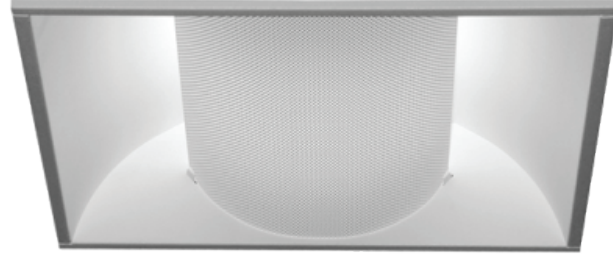

### INTENDED USE

Alcon Lighting's Center Basket fluorescent troffer is configured for recessed applications in commercial and industrial buildings. The fluorescent light reflects from the matte surface providing a glare-free, softened "sky light" appearance ideal for schools and modern office lighting applications.

### SIZE

W 11-15/16" x L 23-3/4" x D 5-1/2"

### ADDITIONAL FEATURES

- Die formed, heavy gauge cold-rolled steel housing
- White powder coat housing with ribbed frosted acrylic diffuser
- Sloped side reflect light softly back downward
- T-bar safety clips comes standard

Length: 23-3/4  
Width: 11-15/16  
Depth: 5-1/2