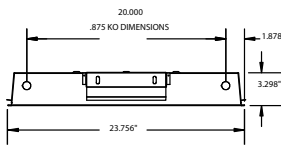

DETAILS

2x2: W 24" x L 24" x D 3.25"

2x4: W 48" x L 24" x D 3.25"

Construction: Die formed, embossed code 22 gauge steel housing

Finish: High reflectance baked white enamel

Reflectors: Matte white

Diffuser: Linear ribbed acrylic lens or perforated metal diffuser

Snaps into place; no tools required for removal

Mounting: Grid mount recessed inverted T-Bar ceilings

ADDITIONAL FEATURES

Voltage: 120-277

Dimming: 0-10V

CRI: 80+ (Standard)

2x2

2x4