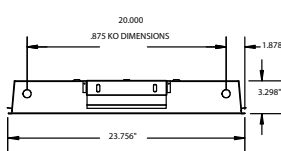

DETAILS

2x2: W 24" x L 24" x D 3.25"

2x4: W 48" x L 24" x D 3.25"

Construction: Die formed, embossed code 22 gauge steel housing

Finish: High reflectance baked white enamel

Reflectors: Matte white

Diffuser: Linear ribbed acrylic lens or perforated metal diffuser

Snaps into place; no tools required for removal

Mounting: Grid mount recessed inverted T-Bar ceilings

ADDITIONAL FEATURES

Voltage: 120-277

Dimming: 0-10V

CRI: 80+ (Standard)

2x2

2x4