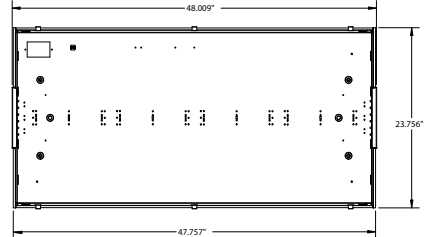

DETAILS

2x2: W 24" x L 24" x D 3.25"

2x4: W 48" x L 24" x D 3.25"

Construction: Die formed, embossed code 22 gauge steel housing

Finish: High reflectance baked white enamel

Reflectors: Matte white

Diffuser: Linear ribbed acrylic lens or perforated metal diffuser

Snaps into place; no tools required for removal

Mounting: Grid mount recessed inverted T-Bar ceilings

ADDITIONAL FEATURES

Voltage: 120-277

Dimming: 0-10V

CRI: 80+ (Standard)

2x2

2x4