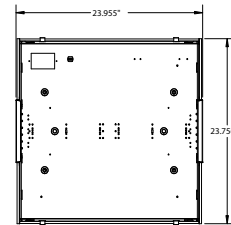

FEATURES & SPECIFICATIONS

INTENDED USE

The Alcon Lighting **Prime** Architectural LED Low Profile Center Basket Troffer is designed to discreetly provide smooth, softened, uniform ambient lighting from a center diffuser and is ideal for shallow spaces. The Prime Series is configured for recessed applications in modern commercial, industrial, and institutional spaces.

DETAILS

2x2: W 24" x L 24" x D 3.25"

2x4: W 48" x L 24" x D 3.25"

Construction: Die formed, embossed code 22 gauge steel housing

Finish: High reflectance baked white enamel

Reflectors: Matte white

Diffuser: Linear ribbed acrylic lens or perforated metal diffuser

Snaps into place; no tools required for removal

Mounting: Grid mount recessed inverted T-Bar ceilings

ADDITIONAL FEATURES

Voltage: 120-277

Dimming: 0-10V

CRI: 80+ (Standard)

2x4

Ordering Information:

Example: (14011-22-R26L-30K-CRI9)