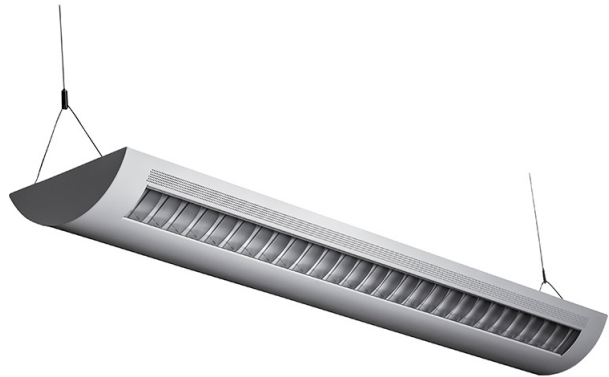

FEATURES & SPECIFICATIONS

INTENDED USE

Architectural fluorescent linear fixture for distinctive architectural lighting plans. Ideal for corridors, lobbies, and office areas. Linear fixtures can be installed individually or in group patterns.

SIZE

Length: 8 ft  
Width: 9"  
Height: 3"

ADDITIONAL FEATURES

- Housing is made of die-formed 20 gauge cold-rolled steel
- T8 and T5HO options
- Light Distribution: 25% Down / 75% Up
- UNV 120V-277V
- ARRA compliant
- Available in 4 lamp (2 lamps per 4FT section) or 6 lamp (3 lamps per 4 FT section) options

Optional Decorative End Cap (SPE)

Listings:

Ordering Information:

Example: (10106-8-4-32-T-C96)

Model	Length / # of Lamps		Lamp Type		Mount Type	Suspension Length
10106	8-4	8 FT 4 Lamp	32	F32T8 (48")	T T-Bar Ceiling	C48 48" Adjustable Aircraft Canopy
	8-6	8 FT 6 Lamp	54T5HO	F54T5HO (46")	H Hard Ceiling	C96 96" Adjustable Aircraft Canopy