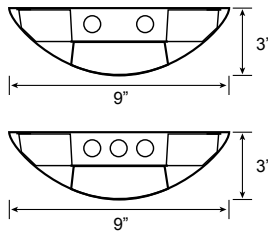

SIZE

Length: 8 ft  
Width: 9"  
Height: 3"

ADDITIONAL FEATURES

- Housing is made of die-formed 20 gauge cold-rolled steel
- T8 and T5HO options
- Light Distribution: 25% Down / 75% Up
- UNV 120V-277V
- ARRA compliant
- Available in 4 lamp (2 lamps per 4FT section) or 6 lamp (3 lamps per 4 FT section) options

Optional Decorative End Cap (SPE)

Listings:

Ordering Information:

Example: (10106-8-4-32-T-C96)

Model	Length / # of Lamps		Lamp Type		Mount Type	Suspension Length
10106	8-4	8 FT 4 Lamp	32	F32T8 (48")	T T-Bar Ceiling	C48 48" Adjustable Aircraft Canopy
	8-6	8 FT 6 Lamp	54T5HO	F54T5HO (46")	H Hard Ceiling	C96 96" Adjustable Aircraft Canopy