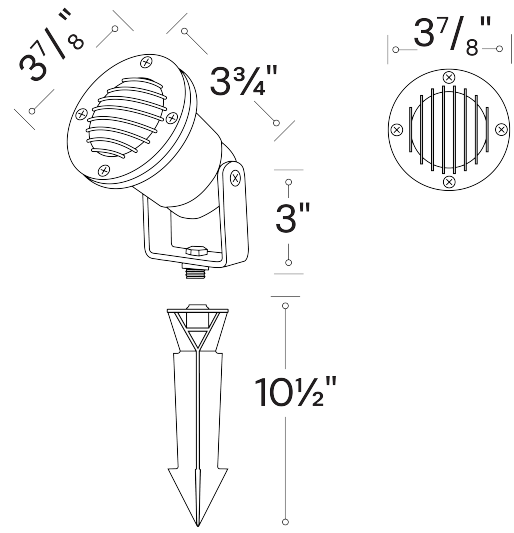

### FEATURES

- L** 3.75" x **Dia** 3.875"
- Construction:** 316 Grade Stainless Steel
- Finish:** Stainless Steel
- Lens:** Clear and heat resistant convex glass
- Wiring:** Prewired with a 3' 18-2 SPT2-W direct burial cord
- Socket:** Top grade ceramic bi-pin with retention clip
- Gasket:** Silicone "O" ring seals face plate to housing providing weather tight protection
- Yoke:** Stainless steel yoke with 1/2" NPT bushing for mounting spike
- Mounting:** 8" Stainless Steel spike 1/2" NPT threaded female hub (1/2" NPT Spike included)
- Voltage:** 12V
- Wattage:** 5W
- Color Temperature:** 27/30/40/50K
- Lumens:** 500 lm
- CRI:** 80+
- Life:** 50,000 Hrs
- Warranty:** 5 years Carefree for parts & components (Labor not included)
- Listings:** cETLus Listed, Wet Location