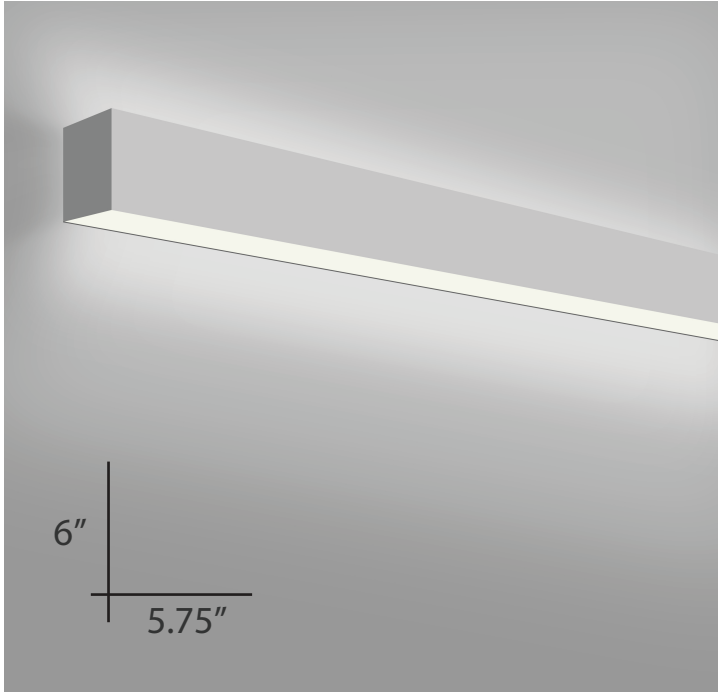

FEATURES & SPECIFICATIONS

INTENDED USE

Architectural linear fluorescent surface mount lighting fixtures bring clean lines and clear light to commercial or residential office lighting interiors. Our sleek, stylish fixtures offer highly effective and efficient lighting solutions for hotels, offices, retail outlets, restaurants, and more.

SIZE

4 FT - L 47-15/16" x W 5-3/4" x H 6"  
 8 FT - L 95-15/16" x W 5-3/4" x H 6"

ADDITIONAL FEATURES

- Matte white acrylic lens
- Mounted flush against the wall
- 6019-WUD Up light 12% Down Light 88%
- 120V-277V Electronic, Multivolt

Beam 66 Wall Mount 6019 Fluorescent Surface Mount Light Strip - Direct / Indirect

Listings:

Ordering Information:

Example: (6019-W-4-1-32-WH)

Model	Length	Lamp Count	Lamp Type	Finish	Additional Option
6019-W Downlight	4 4 Foot	1 1 Lamp	32 32 Watt, 48 inch T8	WH White	EM
6019-WU Uplight	8 8 Foot Tandem (Double Lamp Count)	2 2 Lamp	54 54 Watt, 48 inch T5HO <sup>1</sup>	BK Black SI Silver BZ Bronze RD Red	Emergency Ballast, 500 lum EM14 <sup>1</sup> Emergency Ballast, 1400 lum RWK Continuous Row Wiring Kit
6019-WUD Up/Downlight					