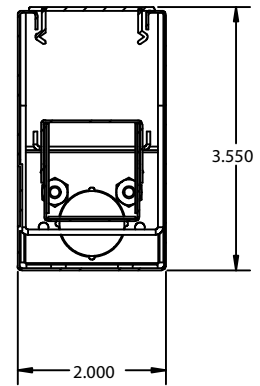

Beam 23 Series

Direct/Indirect
Wall Mount

WALL MOUNT 48" Drawing

WALL MOUNT 96" Drawing