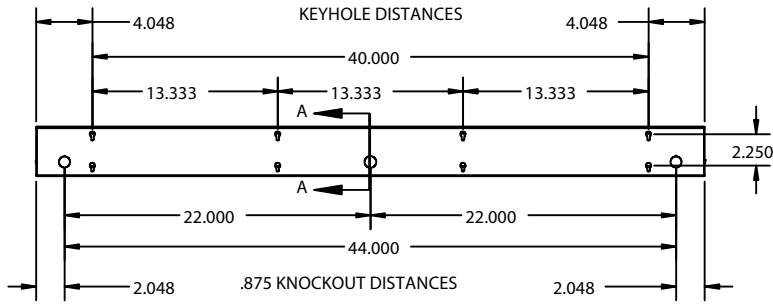

Beam 23 Series

Direct/Indirect
Wall Mount

WALL MOUNT 48" Drawing

WALL MOUNT 96" Drawing