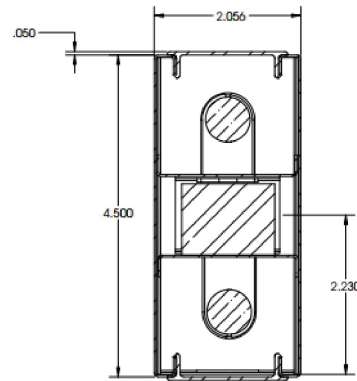

SIZE

4 ft. - W 2" x L 46" x H 4.5"
 8 ft. - W 2" x L 92" x H 4.5"

ADDITIONAL FEATURES

- Matte White Lens come standard
- Lamp Type: 54 Watt T5HO
- Electronic Multivolt (120-277V)

Listings:

Ordering Information: