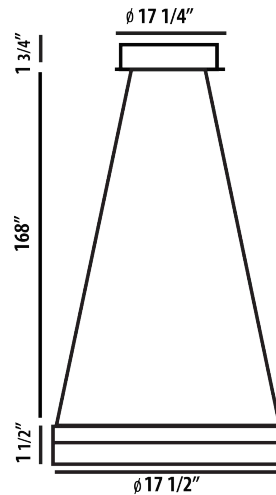

FEATURES & SPECIFICATIONS

INTENDED USE

The specification grade decorative Architectural LED Ring Light delivers continuous clean lines and clear circle light to commercial, hospitality and residential interior lighting applications. Our modern, slim profiles and stylish hanging lights designs offer excellent direct lighting, indirect lighting, exceptional performance and versatility in offices, classrooms, conference rooms, museums, retail outlets, hotels, restaurants, and more. The ring light ring chandelier is available in multiple lengths and several finishes.

DETAILS

Model Number: 12240
D 17.25" (43.85cm) x **H** 2.75" (7.0cm)
Weight: 9.68 lbs
Finish: Sand White

ADDITIONAL FEATURES

Type: Suspended, Pendant
Voltage: 120V
Wattage: 26W
Lumens: 1900lm
Light Color Temp: 3000K
CRI: 80+
Dimming: ELV Dimming
Shade: White
Support: 72" Adjustable Aircraft Cable
Bulb included

LISTINGS

Ordering Information:

Example: (12240-120-26-19-30K)

Model	Voltage	Watts	Lumens	Light Color Temp.
12240 Bandini (Small)	120 120V	26 26W	19 1900lm	30K 3000K