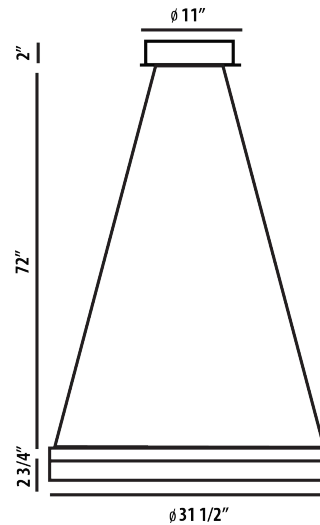

FEATURES & SPECIFICATIONS

INTENDED USE

The specification grade decorative Architectural LED Ring Light delivers continuous clean lines and clear circle light to commercial, hospitality and residential interior lighting applications. Our modern, slim profiles and stylish hanging lights designs offer excellent direct lighting, indirect lighting, exceptional performance and versatility in offices, classrooms, conference rooms, museums, retail outlets, hotels, restaurants, and more. The ring light ring chandelier is available in multiple lengths and several finishes.

DETAILS

Model Number: 12244
D 31.5" (80.01cm) x **H** 2.75" (7.0cm)
Weight: 19.8 lbs
Finish: Sand White

ADDITIONAL FEATURES

Type: Suspended, Pendant
Voltage: 120V
Wattage: 43W
Lumens: 3200lm
Light Color Temp: 3000K
CRI: 80+
Dimming: ELV Dimming
Shade: Acrylic
Support: 72" Adjustable Aircraft Cable
 Bulb included

LISTINGS

Ordering Information:

Example: (12244-120-43-32-30K)

Model	Voltage	Watts	Lumens	Light Color Temp.
<input type="text" value="12244"/> Bandini (Large)	<input type="text" value="120"/> 120V	<input type="text" value="43"/> 43W	<input type="text" value="32"/> 3200lm	<input type="text" value="30K"/> 3000K