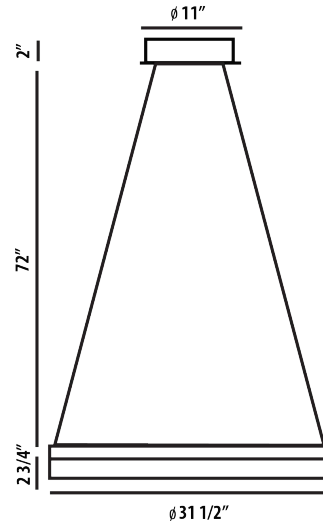

FEATURES & SPECIFICATIONS

INTENDED USE

The specification grade decorative Architectural LED Ring Light delivers continuous clean lines and clear circle light to commercial, hospitality and residential interior lighting applications. Our modern, slim profiles and stylish hanging lights designs offer excellent direct lighting, indirect lighting, exceptional performance and versatility in offices, classrooms, conference rooms, museums, retail outlets, hotels, restaurants, and more. The ring light ring chandelier is available in multiple lengths and several finishes.

DETAILS

Model Number: 12245
Dimensions: D 31.5" (80.01 cm) x H 2.75" (7.0cm)
Weight: 19.8 lbs
Finish: Brown

ADDITIONAL FEATURES

Type: Suspended, Pendant
Voltage: 120V
Wattage: 43W
Lumens: 3200lm
Light Color Temp: 3000K
CRI: 80+
Dimming: ELV Dimming
Shade: Acrylic
Support: 72" Adjustable Aircraft Cable
Bulb included

LISTINGS

Ordering Information:

Example: (12245-120-43-32-30K)

Model	Voltage	Watts	Lumens	Light Color Temp.
12245 Bandini (Large)	120 120V	43 43W	32 3200lm	30K 3000K