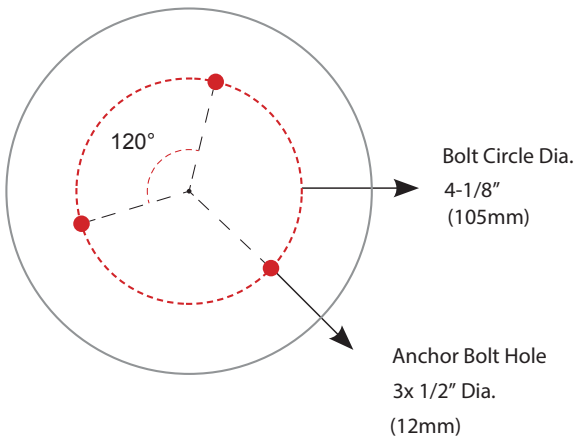

WARNING: Disconnect main power at the source prior to installation! *Only qualified electricians should install Alcon Lighting products.*

Photometry

Dimensions

6-1/2" Dia.
(165mm)

6-1/2" Dia.
(165mm)

6-1/2" Dia.
(165mm)

6-1/2" Dia.
(165mm)