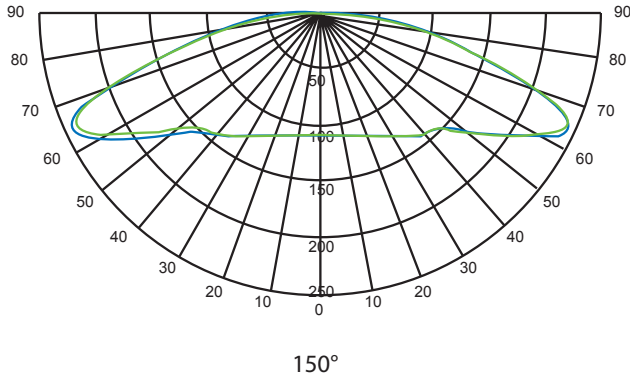

WARNING: Disconnect main power at the source prior to installation! *Only qualified electricians should install Alcon Lighting products.*

Photometry

Dimensions

6-1/2" Dia.
(165mm)

6-1/2" Dia.
(165mm)

6-1/2" Dia.
(165mm)

6-1/2" Dia.
(165mm)