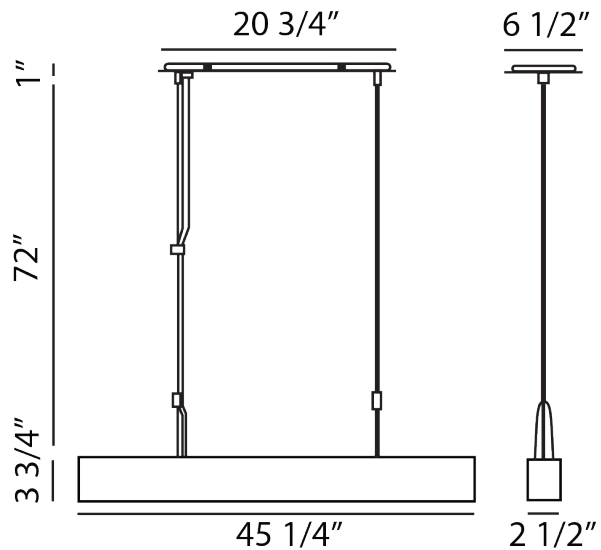

FEATURES & SPECIFICATIONS

INTENDED USE

The **Ashen 8-Light LED Pendant** is an Architectural Grade matte black adjustable pull down LED linear light fixture. The Ashen 8-Light LED Pendant is ideal for energy efficiency and prolonged lifespan and brings clear light for an elegant lighting solution for any space.

DETAILS

Model Number: 12164
L 45.25" (114.94cm) x **W** 2.5" (6.35cm) **H** 3.75" (9.53cm)
Weight: 10.96 lbs
Finish: Black

ADDITIONAL FEATURES

Type: Pendant
Voltage: 120V
Wattage: 4.5W
Lumens: 1894lm
Light Color Temp: 3000K
CRI: 80+
Dimming: ELV Dimming
Support: 72" Adjustable Aircraft Cable
 Bulb included

LISTINGS

Ordering Information:

Example: (12162-120-4-18-30K)

Model	Voltage	Watts	Lumens	Light Color Temp
<input type="text" value="12164"/> Ashen (8-Light)	<input type="text" value="120"/> 120V	<input type="text" value="4"/> 4.5W	<input type="text" value="18"/> 1894lm	<input type="text" value="30K"/> 3000K