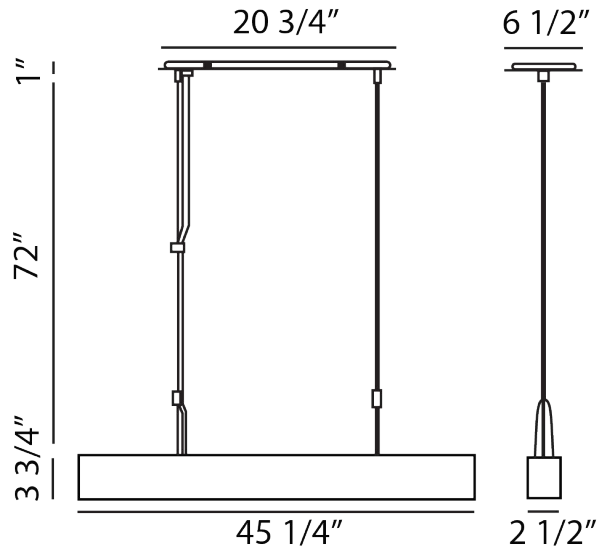

FEATURES & SPECIFICATIONS

INTENDED USE

The **Ashen 4-Light LED Pendant** is an Architectural Grade matte black adjustable pull down LED linear light fixture. The Ashen 4-Light LED Pendant is ideal for energy efficiency and prolonged lifespan and brings clear light for an elegant lighting solution for any space.

DETAILS

Model Number: 12163
L 28" (71.12cm) x **W** 2.5" (6.35cm) **H** 3.75" (9.53cm)
Weight: 6.93 lbs
Finish: Black

ADDITIONAL FEATURES

Type: Pendant
Voltage: 120V
Wattage: 4.5W
Lumens: 940lm
Light Color Temp: 3000K
CRI: 80+
Dimming: ELV Dimming
Support: 72" Adjustable Aircraft Cable
 Bulb included

LISTINGS

Alcon Lighting 12163 Ashen 4-Light LED Architectural Pendant

Ordering Information:

Example: (12163-120-4-9-30K)

Model	Voltage	Watts	Lumens	Light Color Temp
12163 Ashen (4-Light)	120 120V	4 4.5W	9 940lm	30K 3000K