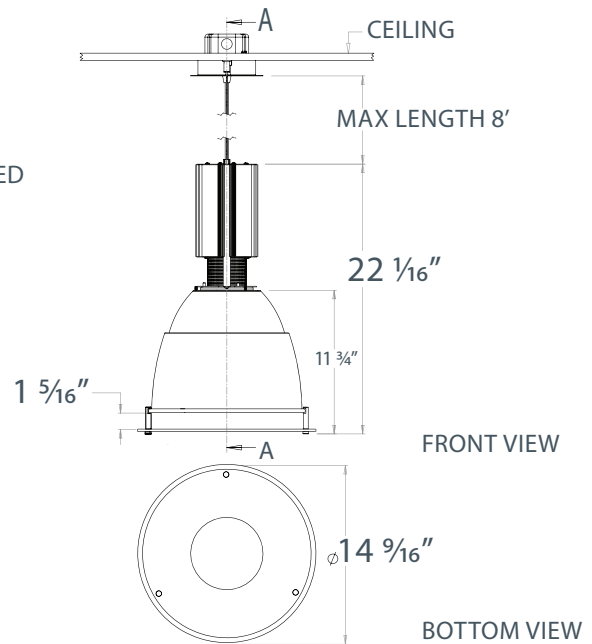

FEATURES & SPECIFICATIONS

Alta II 8013-2 is a high quality line voltage decorative pendant. The frosted ring design in the glass provides better illumination and downward light and the open topside allows for self-illumination. This fixture comes in 3 sizes, Alta II being the mid-sized fixture.

SIZE
14 5/16" Dia. x 22 1/16" H

ADDITIONAL FEATURES

- Extruded aluminum ballast housing with silver powder coated finish
- White frosted glass dome and a partially frosted bottom glass
- 2 aircraft cables comes standard
- 3-conductor 18 AWG clear glossy PVC power cord included. Maximum length is 8 ft.
- 120-277V (CFL & CMH)
- 120V (Incandescent)
- cULus (INC & CFL)
- ETL (CMH)

Listings:

Ordering Information:

Example: (8013-2-100-W-R)

Model	Lamp Type	Frosted Glass Finish	Canopy Options	Additional Options
8013-2	39 70 100 200 U LED14	1Lamp 39W CMH 1Lamp 70W CMH 1Lamp 100W CMH 1Lamp 200W INC 1Lamp 26W/32W/42W/CFL 14.5W / 1530 lum / 4000K	W White R Round Canopy silver F Flat Round Canopy silver	EM Remote Emergency Power Pack