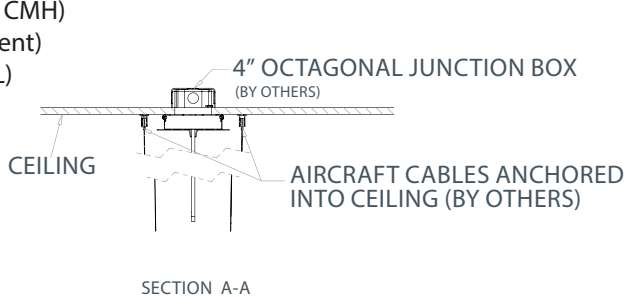

FEATURES & SPECIFICATIONS

Alta II 8013-2 is a high quality line voltage decorative pendant. The frosted ring design in the glass provides better illumination and downward light and the open topside allows for self-illumination. This fixture comes in 3 sizes, Alta II being the mid-sized fixture.

SIZE
14 5/16" Dia. x 22 1/16" H

ADDITIONAL FEATURES

- Extruded aluminum ballast housing with silver powder coated finish
- White frosted glass dome and a partially frosted bottom glass
- 2 aircraft cables comes standard
- 3-conductor 18 AWG clear glossy PVC power cord included. Maximum length is 8 ft.
- 120-277V (CFL & CMH)
- 120V (Incandescent)
- cULus (INC & CFL)
- ETL (CMH)