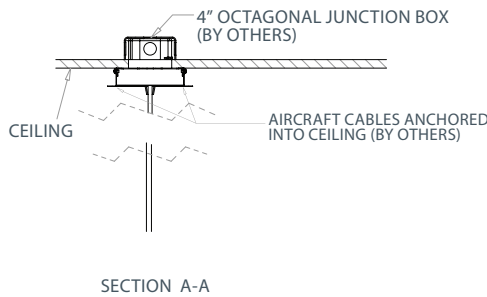

FEATURES & SPECIFICATIONS

Alta I 8013 is a high quality line voltage decorative pendant. The frosted ring design in the glass provides better illumination and downward light and the open topside allows for self-illumination. This fixture comes in 3 sizes, Alta I being the smallest fixture.

SIZE

11" Dia. x 14 5/16" H

ADDITIONAL FEATURES

- Extruded aluminum ballast housing with silver powder coated finish
- White frosted glass dome and a partially frosted bottom glass
- 2 aircraft cables comes standard
- 3-conductor 18 AWG clear glossy PVC power cord included. Maximum length is 8 ft.
- 120-277V (CFL and CMH)
- 120V (Incandescent)

Listings:

Ordering Information:

Example: (8013-200-W-R)

Model	Lamp Type	Frosted Glass Finish	Canopy Options	Additional Options
8013	200 1Lamp 200W INC	W White	R Round Canopy silver	EM Remote Emergency Power Pack
	2632 1Lamp 26W/32W CFL		F Flat Round Canopy silver	
	LED14 14.5W / 1530 lum / 4000K			