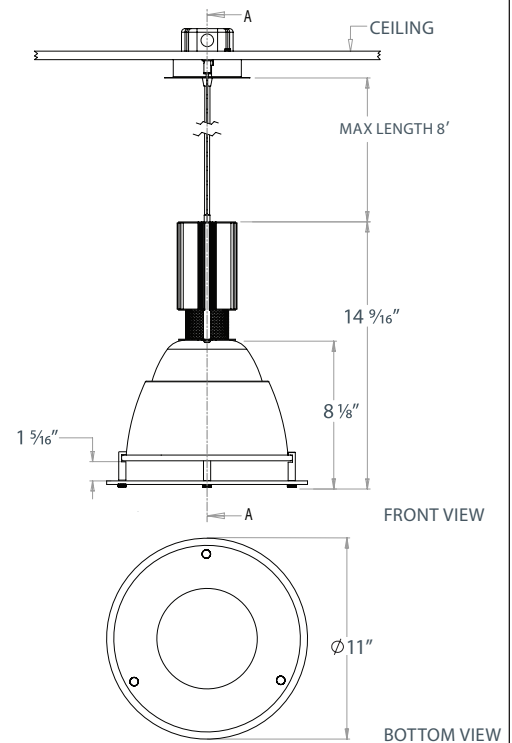

FEATURES & SPECIFICATIONS

Alta I 8013 is a high quality line voltage decorative pendant. The frosted ring design in the glass provides better illumination and downward light and the open topside allows for self-illumination. This fixture comes in 3 sizes, Alta I being the smallest fixture.

SIZE

11" Dia. x 14 5/16" H

ADDITIONAL FEATURES

- Extruded aluminum ballast housing with silver powder coated finish
- White frosted glass dome and a partially frosted bottom glass
- 2 aircraft cables comes standard
- 3-conductor 18 AWG clear glossy PVC power cord included. Maximum length is 8 ft.
- 120-277V (CFL and CMH)
- 120V (Incandescent)

Listings:

Ordering Information:

Example: (8013-200-W-R)

Model	Lamp Type	Frosted Glass Finish	Canopy Options	Additional Options
8013	200 1Lamp 200W INC	W White	R Round Canopy silver	EM Remote Emergency Power Pack
	2632 1Lamp 26W/32W CFL		F Flat Round Canopy silver	
	LED14 14.5W / 1530 lum / 4000K			