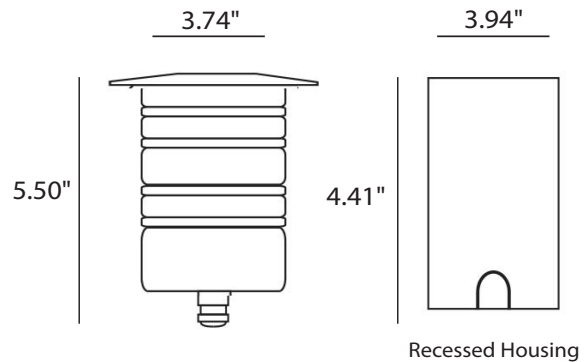

FIXTURE SPECIFICATIONS

INTENDED USE

Our aluminum remote-controlled RGBW color-changing LED well light features a clear glass lens to maximize light and protect from environmental hazards. Designed to provide even and bright illumination across wide areas for shopping mall, hotel and landscaped exteriors, this is an innovative solution for residential as well as commercial color-changing applications.

DETAILS

Dia 3.74" x H 5.50"

Construction: Aluminum Housing, Stainless Steel Cover, PVC Sleeve

Lens: Clear glass lens

Wiring: 5" SJTW 20AWG Lead Wire

Color Temperature: RGBW + 3000K

Lumen: 620 Lumens

Voltage: 12VAC/DC. Voltage Drop may occur at distances greater than 20 Feet.

Wattage: 10W

Beam Spread: 90°

Life: 50,000 Hours

Operating Temperature: -20°F ~ 110°F

Traffic Rated: Drive-over rated for normal passenger vehicles

Remote Control: IR remote control with on and off switch. Wireless IR Remote can control multiple lights from 10 feet away.

Life: 50,000 Hours

Listing: Wet-location rated, IP67

200W driver can support up to (20) fixtures.

Alcon Lighting 9033 Outdoor Remote-Controlled RGBW Color-Changing LED Light

ORDERING INFORMATION: Example: (9033-WC)

Model	Options
9033	WC RGBW Wifi Controller