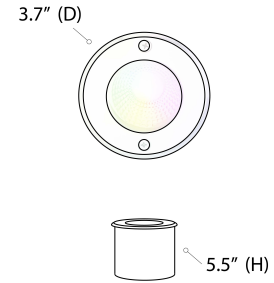

#### DETAILS

**Dia** 3.74" x H 5.50"

**Construction:** Aluminum Housing, Stainless Steel Cover, PVC Sleeve

**Lens:** Clear glass lens

**Wiring:** 5" SJTW 20AWG Lead Wire

**Color Temperature:** RGBW + 3000K

## 9033 - FRONT VIEW

Semi-flush application up-directional light fixture with color changing capabilities.

## LINE WORK DIMENSIONS

3.7" exterior diameter with a 5.5" high housing.